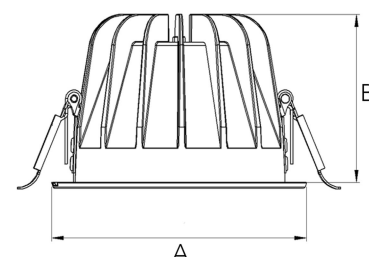

TITAN 3000, 930 (BBBL), SPOT W/ GLASS, GREY

ITAB

- ✓ Diskret og godt integrert i tak
- ✓ Tilgjengelig i forskjellige størrelser og lumenpakker
- ✓ Verktøyfri installasjon
- ✓ Tilgjengelig i hvit, svart og grå

TECHNICAL SPECIFICATION

Product Code	271-500-30
Colour	Grey
Control	On/off
CRI light colour	930 (BBBL)
Delivered lumen output lm	2841
Driver	Stand alone, included
EEL	E
Light distribution	Spot
Lightsource	LED COB
Mains input voltage	220-240 V
Measurements A	144
Measurements B	90
Mounting	Recessed
Position	Fixed
Lifetime	L80 B10, 50.000h
Protection	IP20/IP44 with front glass. IP20 without front glass
Sawing instructions diameter	128
Start Time	Instant
System power W	21,6
Unit	mm
Weight	0,55

A= 144mm, B= 90mm

Spot	Medium		Flood		Wide Flood		
	14°	26°	37°	55°			
m	ø	m	ø	m	ø	m	ø
1.0	0.24	1.0	0.47	1.0	0.68	1.0	1.05
2.0	0.48	2.0	0.94	2.0	1.35	2.0	2.10
3.0	0.72	3.0	1.41	3.0	2.03	3.0	3.15

128mm