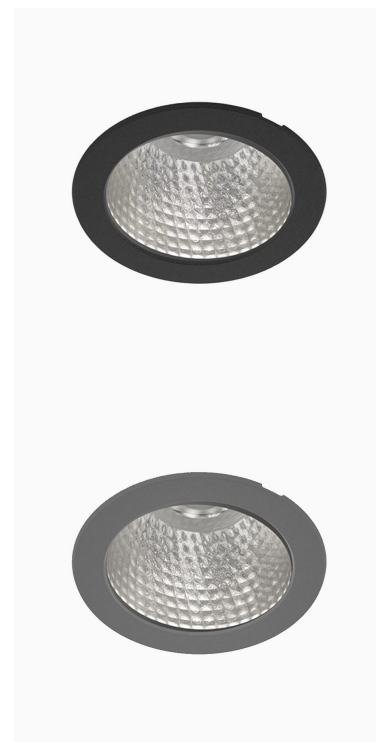

TITAN 3000, 930 (BBBL), SPOT W/ GLASS, GREY

ITAB

- ✓ Diskret og godt integrert i tak
- ✓ Tilgjengelig i forskjellige størrelser og lumenpakker
- ✓ Verktøyfri installasjon
- ✓ Tilgjengelig i hvit, svart og grå

TECHNICAL SPECIFICATION

Product Code	271-500-30
Colour	Grey
Control	On/off
CRI light colour	930 (BBBL)
Delivered lumen output lm	2841
Driver	Stand alone, included
EEL	E
Light distribution	Spot
Lightsource	LED COB
Mains input voltage	220-240 V
Measurements A	144
Measurements B	90
Mounting	Recessed
Position	Fixed
Lifetime	L80 B10, 50.000h
Protection	IP20/IP44 with front glass. IP20 without front glass
Sawing instructions diameter	128
Start Time	Instant
System power W	21,6
Unit	mm
Weight	0,55

A= 144mm, B= 90mm

Spot	Medium		Flood		Wide Flood		
	14°	26°	37°	55°			
m	ø	m	ø	m	ø	m	ø
1.0	0.24	1.0	0.47	1.0	0.68	1.0	1.05
2.0	0.48	2.0	0.94	2.0	1.35	2.0	2.10
3.0	0.72	3.0	1.41	3.0	2.03	3.0	3.15

128mm