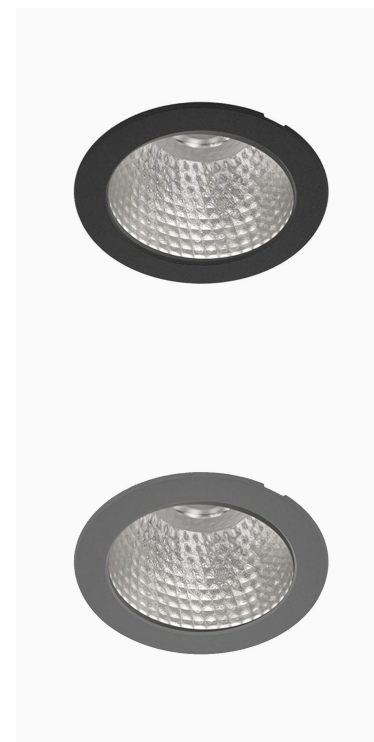

TITAN 3000, 930 (BBBL), SPOT W/ GLASS, GREY

ITAB

- ✓ Diskret og godt integrert i tak
- ✓ Tilgjengelig i forskjellige størrelser og lumenpakker
- ✓ Verktøyfri installasjon
- ✓ Tilgjengelig i hvit, svart og grå

TECHNICAL SPECIFICATION

Product Code	271-500-30
Colour	Grey
Control	On/off
CRI light colour	930 (BBBL)
Delivered lumen output lm	2841
Driver	Stand alone, included
EEL	E
Light distribution	Spot
Lightsource	LED COB
Mains input voltage	220-240 V
Measurements A	144
Measurements B	90
Mounting	Recessed
Position	Fixed
Lifetime	L80 B10, 50.000h
Protection	IP20/IP44 with front glass. IP20 without front glass
Sawing instructions diameter	128
Start Time	Instant
System power W	21,6
Unit	mm
Weight	0,55

A= 144mm, B= 90mm

Spot	Medium		Flood		Wide Flood		
	14°	26°	37°	55°			
m	ø	m	ø	m	ø	m	ø
1.0	0.24	1.0	0.47	1.0	0.68	1.0	1.05
2.0	0.48	2.0	0.94	2.0	1.35	2.0	2.10
3.0	0.72	3.0	1.41	3.0	2.03	3.0	3.15

128mm