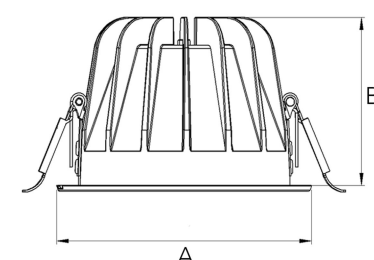

TITAN 3000, 930 (BBBL), SPOT W/ GLASS, GREY

ITAB

- ✓ Diskret og godt integrert i tak
- ✓ Tilgjengelig i forskjellige størrelser og lumenpakker
- ✓ Verktøyfri installasjon
- ✓ Tilgjengelig i hvit, svart og grå

TECHNICAL SPECIFICATION

Product Code	271-500-30
Colour	Grey
Control	On/off
CRI light colour	930 (BBBL)
Delivered lumen output lm	2841
Driver	Stand alone, included
EEL	E
Light distribution	Spot
Lightsource	LED COB
Mains input voltage	220-240 V
Measurements A	144
Measurements B	90
Mounting	Recessed
Position	Fixed
Lifetime	L80 B10, 50.000h
Protection	IP20/IP44 with front glass. IP20 without front glass
Sawing instructions diameter	128
Start Time	Instant
System power W	21,6
Unit	mm
Weight	0,55

A= 144mm, B= 90mm

Spot	Medium		Flood		Wide Flood		
	14°	26°	37°	55°			
m	ø	m	ø	m	ø	m	ø
1.0	0.24	1.0	0.47	1.0	0.68	1.0	1.05
2.0	0.48	2.0	0.94	2.0	1.35	2.0	2.10
3.0	0.72	3.0	1.41	3.0	2.03	3.0	3.15

128mm