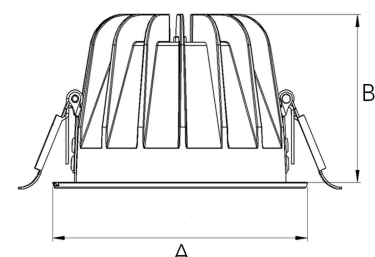

# TITAN 3000, 930 (BBBL), SPOT W/ GLASS, BLACK

ITAB

- ✓ Diskret og godt integrert i tak
- ✓ Tilgjengelig i forskjellige størrelser og lumenpakker
- ✓ Verktøyfri installasjon
- ✓ Tilgjengelig i hvit, svart og grå

## TECHNICAL SPECIFICATION

Product Code	271-500-20
Colour	Black
Control	On/off
CRI light colour	930 (BBBL)
Delivered lumen output lm	2841
Driver	Stand alone, included
EEL	E
Light distribution	Spot
Lightsource	LED COB
Mains input voltage	220-240 V
Measurements A	144
Measurements B	90
Mounting	Recessed
Position	Fixed
Lifetime	L80 B10, 50.000h
Protection	IP20/IP44 with front glass. IP20 without front glass
Sawing instructions diameter	128
Start Time	Instant
System power W	21,6
Unit	mm
Weight	0,55

A= 144mm, B= 90mm

Spot	Medium		Flood		Wide Flood		
	14°	26°	37°	55°			
m	ø	m	ø	m	ø	m	ø
1.0	0.24	1.0	0.47	1.0	0.68	1.0	1.05
2.0	0.48	2.0	0.94	2.0	1.35	2.0	2.10
3.0	0.72	3.0	1.41	3.0	2.03	3.0	3.15

128mm