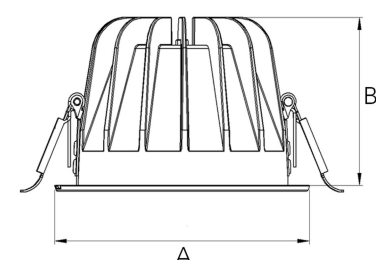

TITAN 3000, 930 (BBBL), SPOT W/ GLASS, WHITE

ITAB

- ✓ Diskret og godt integrert i tak
- ✓ Tilgjengelig i forskjellige størrelser og lumenpakker
- ✓ Verktøyfri installasjon
- ✓ Tilgjengelig i hvit, svart og grå

TECHNICAL SPECIFICATION

Product Code	271-500-10
Colour	White
Control	On/off
CRI light colour	930 (BBBL)
Delivered lumen output lm	2841
Driver	Stand alone, included
EEL	E
Light distribution	Spot
Lightsource	LED COB
Mains input voltage	220-240 V
Measurements A	144
Measurements B	90
Mounting	Recessed
Position	Fixed
Lifetime	L80 B10, 50.000h
Protection	IP20/IP44 with front glass. IP20 without front glass
Sawing instructions diameter	128
Start Time	Instant
System power W	21,6
Unit	mm
Weight	0,55

A= 144mm, B= 90mm

Spot	Medium		Flood		Wide Flood	
	14°	26°	37°	55°		
m	ø	m	ø	m	ø	m
1.0	0.24	1.0	0.47	1.0	0.68	1.0
2.0	0.48	2.0	0.94	2.0	1.35	2.0
3.0	0.72	3.0	1.41	3.0	2.03	3.0

128mm