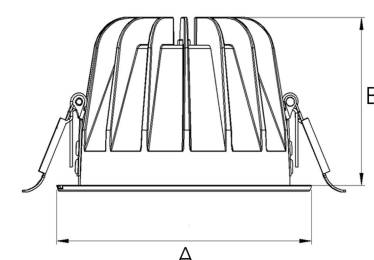

TITAN R COB 3000 DOWNLIGHT

ITAB

- ✓ Diskret og godt integrert i tak
- ✓ Tilgjengelig i forskjellige størrelser og lumenpakker
- ✓ Verktøyfri installasjon
- ✓ Tilgjengelig i hvit, svart og grå

TECHNICAL SPECIFICATION

Product Code	271-500-10
Colour	White
Control	On/off
CRI light colour	930 (BBBL)
Delivered lumen output lm	2841
Driver	Stand alone, included
EEL	E
Light distribution	Spot
Lightsource	LED COB
Mains input voltage	220-240 V
Measurements A	144
Measurements B	90
Mounting	Recessed
Position	Fixed
Lifetime	L80 B10, 50.000h
Protection	IP20/IP44 with front glass. IP20 without front glass
Sawing instructions diameter	128
Start Time	Instant
System power W	21,6
Unit	mm
Weight	0,55

A= 144mm, B= 90mm

Spot	Medium	Flood	Wide Flood
14°	26°	37°	55°
m	ø	m	ø
1.0	0.24	1.0	0.68
2.0	0.48	2.0	1.35
3.0	0.72	3.0	2.03
			ø
			1.05
			2.10
			3.15

128mm