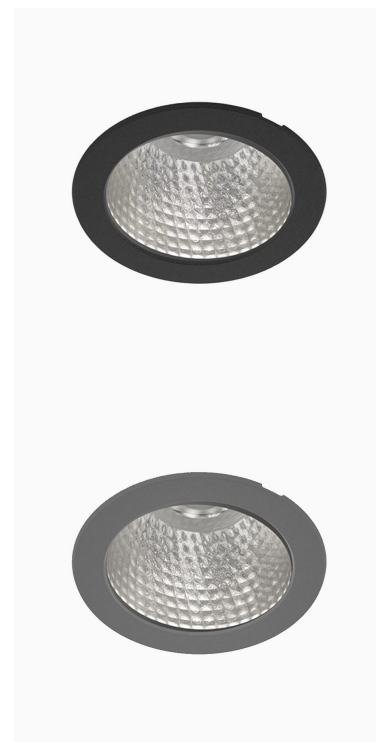

TITAN 3000, 930 (BBBL), SPOT W/ GLASS, WHITE

ITAB

- ✓ Diskret og godt integrert i tak
- ✓ Tilgjengelig i forskjellige størrelser og lumenpakker
- ✓ Verktøyfri installasjon
- ✓ Tilgjengelig i hvit, svart og grå

TECHNICAL SPECIFICATION

Product Code	271-500-10
Colour	White
Control	On/off
CRI light colour	930 (BBBL)
Delivered lumen output lm	2841
Driver	Stand alone, included
EEL	E
Light distribution	Spot
Lightsource	LED COB
Mains input voltage	220-240 V
Measurements A	144
Measurements B	90
Mounting	Recessed
Position	Fixed
Lifetime	L80 B10, 50.000h
Protection	IP20/IP44 with front glass. IP20 without front glass
Sawing instructions diameter	128
Start Time	Instant
System power W	21,6
Unit	mm
Weight	0,55

A= 144mm, B= 90mm

Spot	Medium		Flood		Wide Flood	
	14°	26°	37°	55°		
m	ø	m	ø	m	ø	m
1.0	0.24	1.0	0.47	1.0	0.68	1.0
2.0	0.48	2.0	0.94	2.0	1.35	2.0
3.0	0.72	3.0	1.41	3.0	2.03	3.0

128mm