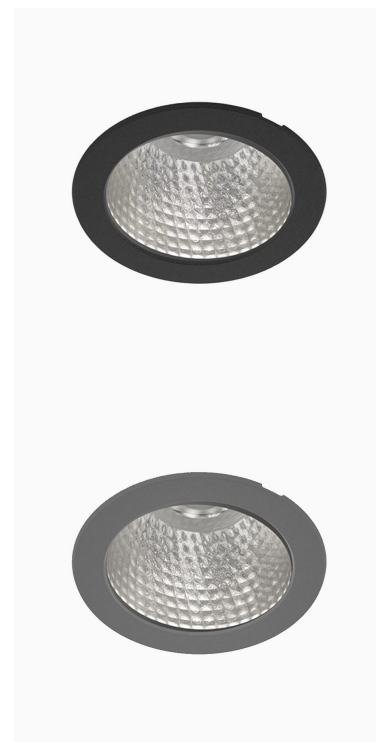

TITAN 4000, 930 (BBBL), MEDIUM W/ GLASS, GREY

ITAB

- ✓ Diskret og godt integrert i tak
- ✓ Tilgjengelig i forskjellige størrelser og lumenpakker
- ✓ Verktøyfri installasjon
- ✓ Tilgjengelig i hvit, svart og grå

TECHNICAL SPECIFICATION

Product Code	271-511-30
Colour	Grey
Control	On/off
CRI light colour	930 (BBBL)
Delivered lumen output lm	3766
Driver	Stand alone, included
EEL	E
Light distribution	Medium
Lightsource	LED COB
Mains input voltage	220-240 V
Measurements A	144
Measurements B	90
Mounting	Recessed
Position	Fixed
Lifetime	L80 B10, 50.000h
Protection	IP20/IP44 with front glass. IP20 without front glass
Sawing instructions diameter	128
Start Time	Instant
System power W	30,1
Unit	mm
Weight	0,55

A= 144mm, B= 90mm

Spot	Medium		Flood		Wide Flood		
	14°	26°	37°	55°			
m	ø	m	ø	m	ø	m	ø
1.0	0.24	1.0	0.47	1.0	0.68	1.0	1.05
2.0	0.48	2.0	0.94	2.0	1.35	2.0	2.10
3.0	0.72	3.0	1.41	3.0	2.03	3.0	3.15

128mm