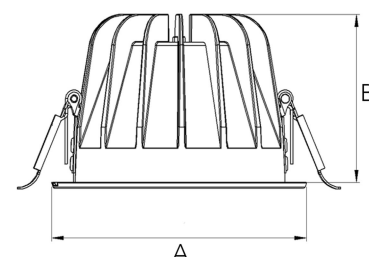

TECHNICAL SPECIFICATION

Product Code	271-511-30
Colour	Grey
Control	On/off
CRI light colour	930 (BBBL)
Delivered lumen output lm	3766
Driver	Stand alone, included
EEL	E
Light distribution	Medium
Lightsource	LED COB
Mains input voltage	220-240 V
Measurements A	144
Measurements B	90
Mounting	Recessed
Position	Fixed
Lifetime	L80 B10, 50.000h
Protection	IP20/IP44 with front glass. IP20 without front glass
Sawing instructions diameter	128
Start Time	Instant
System power W	30,1
Unit	mm
Weight	0,55

A= 144mm, B= 90mm

Spot	Medium		Flood		Wide Flood		
	14°	26°	37°	55°			
m	ø	m	ø	m	ø	m	ø
1.0	0.24	1.0	0.47	1.0	0.68	1.0	1.05
2.0	0.48	2.0	0.94	2.0	1.35	2.0	2.10
3.0	0.72	3.0	1.41	3.0	2.03	3.0	3.15

128mm