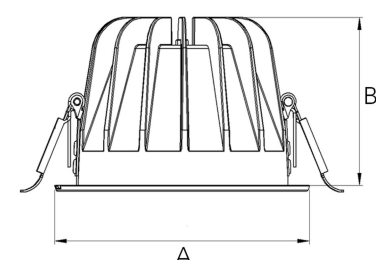

TITAN 4000, 930 (BBBL), MEDIUM W/ GLASS, GREY

ITAB

- ✓ Diskret og godt integrert i tak
- ✓ Tilgjengelig i forskjellige størrelser og lumenpakker
- ✓ Verktøyfri installasjon
- ✓ Tilgjengelig i hvit, svart og grå

TECHNICAL SPECIFICATION

Product Code	271-511-30
Colour	Grey
Control	On/off
CRI light colour	930 (BBBL)
Delivered lumen output lm	3766
Driver	Stand alone, included
EEL	E
Light distribution	Medium
Lightsource	LED COB
Mains input voltage	220-240 V
Measurements A	144
Measurements B	90
Mounting	Recessed
Position	Fixed
Lifetime	L80 B10, 50.000h
Protection	IP20/IP44 with front glass. IP20 without front glass
Sawing instructions diameter	128
Start Time	Instant
System power W	30,1
Unit	mm
Weight	0,55

A= 144mm, B= 90mm

Spot	Medium		Flood		Wide Flood		
	14°	26°	37°	55°			
m	ø	m	ø	m	ø	m	ø
1.0	0.24	1.0	0.47	1.0	0.68	1.0	1.05
2.0	0.48	2.0	0.94	2.0	1.35	2.0	2.10
3.0	0.72	3.0	1.41	3.0	2.03	3.0	3.15

128mm