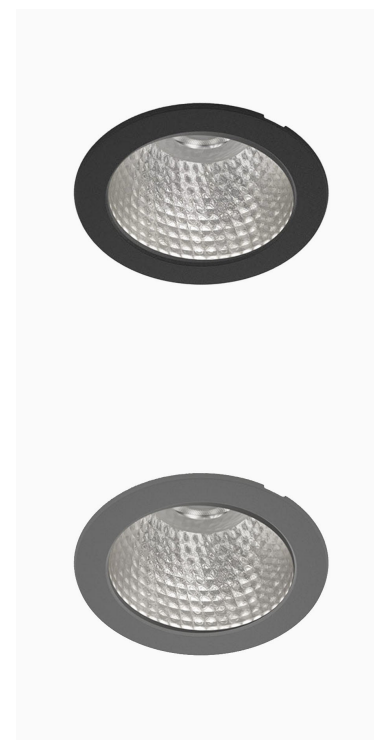

TITAN 4000, 930 (BBBL), MEDIUM W/ GLASS, BLACK

ITAB

- ✓ Diskret og godt integrert i tak
- ✓ Tilgjengelig i forskjellige størrelser og lumenpakker
- ✓ Verktøyfri installasjon
- ✓ Tilgjengelig i hvit, svart og grå

TECHNICAL SPECIFICATION

Product Code	271-511-20
Colour	Black
Control	On/off
CRI light colour	930 (BBBL)
Delivered lumen output lm	3766
Driver	Stand alone, included
EEL	E
Light distribution	Medium
Lightsource	LED COB
Mains input voltage	220-240 V
Measurements A	144
Measurements B	90
Mounting	Recessed
Position	Fixed
Lifetime	L80 B10, 50.000h
Protection	IP20/IP44 with front glass. IP20 without front glass
Sawing instructions diameter	128
Start Time	Instant
System power W	30,1
Unit	mm
Weight	0,55

A= 144mm, B= 90mm

Spot	Medium	Flood	Wide Flood
14°	26°	37°	55°
m	ø	m	ø
1.0	0.24	1.0	0.47
2.0	0.48	2.0	0.94
3.0	0.72	3.0	1.41
1.0	0.68	1.0	1.05
2.0	1.35	2.0	2.10
3.0	2.03	3.0	3.15

128mm