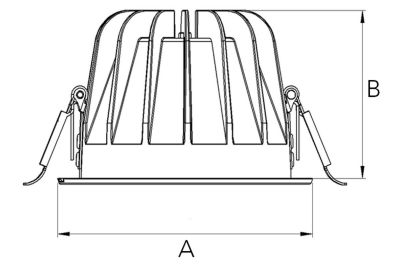

TECHNICAL SPECIFICATION

Product Code	271-511-20
Colour	Black
Control	On/off
CRI light colour	930 (BBBL)
Delivered lumen output lm	3766
Driver	Stand alone, included
EEL	E
Light distribution	Medium
Lightsource	LED COB
Mains input voltage	220-240 V
Measurements A	144
Measurements B	90
Mounting	Recessed
Position	Fixed
Lifetime	L80 B10, 50.000h
Protection	IP20/IP44 with front glass. IP20 without front glass
Sawing instructions diameter	128
Start Time	Instant
System power W	30,1
Unit	mm
Weight	0,55

A= 144mm, B= 90mm

Spot	Medium	Flood	Wide Flood
14°	26°	37°	55°
m	m	m	m
ø	ø	ø	ø
1.0	0.24	0.47	1.05
2.0	0.48	0.94	2.10
3.0	0.72	1.41	3.15

128mm