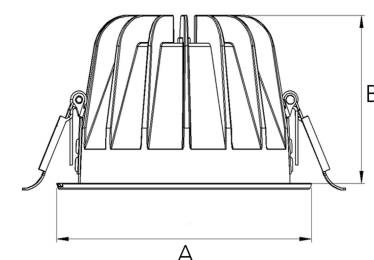

TECHNICAL SPECIFICATION

Product Code	271-511-20
Colour	Black
Control	On/off
CRI light colour	930 (BBBL)
Delivered lumen output lm	3766
Driver	Stand alone, included
EEL	E
Light distribution	Medium
Lightsource	LED COB
Mains input voltage	220-240 V
Measurements A	144
Measurements B	90
Mounting	Recessed
Position	Fixed
Lifetime	L80 B10, 50.000h
Protection	IP20/IP44 with front glass. IP20 without front glass
Sawing instructions diameter	128
Start Time	Instant
System power W	30,1
Unit	mm
Weight	0,55

A= 144mm, B= 90mm

Spot	Medium	Flood	Wide Flood
14°	26°	37°	55°
m	ø	m	ø
1.0	0.24	1.0	0.47
2.0	0.48	2.0	0.94
3.0	0.72	3.0	1.41
1.0	0.68	1.0	1.05
2.0	1.35	2.0	2.10
3.0	2.03	3.0	3.15

128mm