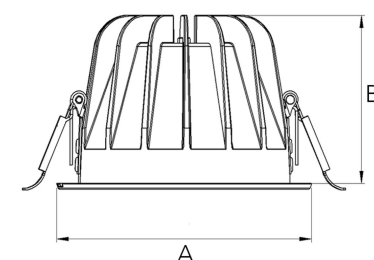

TECHNICAL SPECIFICATION

Product Code	271-511-10
Colour	White
Control	On/off
CRI light colour	930 (BBBL)
Delivered lumen output lm	3766
Driver	Stand alone, included
EEL	E
Light distribution	Medium
Lightsource	LED COB
Mains input voltage	220-240 V
Measurements A	144
Measurements B	90
Mounting	Recessed
Position	Fixed
Lifetime	L80 B10, 50.000h
Protection	IP20/IP44 with front glass. IP20 without front glass
Sawing instructions diameter	128
Start Time	Instant
System power W	30,1
Unit	mm
Weight	0,55

A= 144mm, B= 90mm

Spot	Medium	Flood	Wide Flood
14°	26°	37°	55°
m	ø	m	ø
1.0	0.24	1.0	0.47
2.0	0.48	2.0	0.94
3.0	0.72	3.0	1.41
1.0	0.68	1.0	1.05
2.0	1.35	2.0	2.10
3.0	2.03	3.0	3.15

128mm