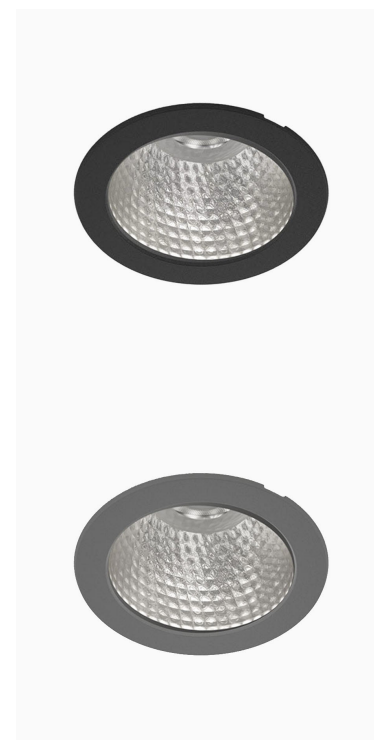

TITAN 4000, 930 (BBBL), MEDIUM W/ GLASS, WHITE

ITAB

- ✓ Diskret og godt integrert i tak
- ✓ Tilgjengelig i forskjellige størrelser og lumenpakker
- ✓ Verktøyfri installasjon
- ✓ Tilgjengelig i hvit, svart og grå

TECHNICAL SPECIFICATION

Product Code	271-511-10
Colour	White
Control	On/off
CRI light colour	930 (BBBL)
Delivered lumen output lm	3766
Driver	Stand alone, included
EEL	E
Light distribution	Medium
Lightsource	LED COB
Mains input voltage	220-240 V
Measurements A	144
Measurements B	90
Mounting	Recessed
Position	Fixed
Lifetime	L80 B10, 50.000h
Protection	IP20/IP44 with front glass. IP20 without front glass
Sawing instructions diameter	128
Start Time	Instant
System power W	30,1
Unit	mm
Weight	0,55

A= 144mm, B= 90mm

Spot	Medium	Flood	Wide Flood
14°	26°	37°	55°
m	ø	m	ø
1.0	0.24	1.0	0.47
2.0	0.48	2.0	0.94
3.0	0.72	3.0	1.41
1.0	0.68	1.0	1.05
2.0	1.35	2.0	2.10
3.0	2.03	3.0	3.15

128mm