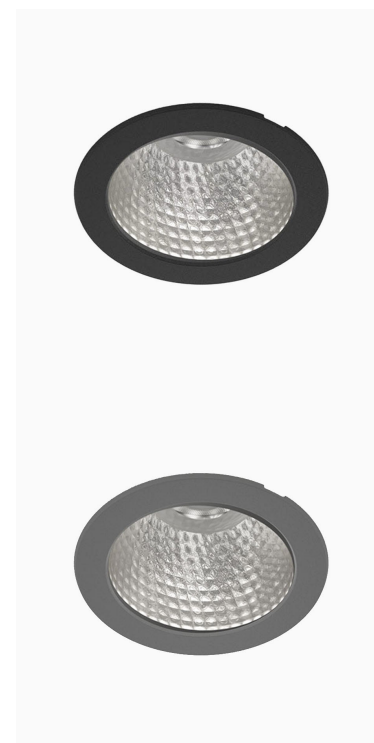

TITAN 4000, 930 (BBBL), MEDIUM W/ GLASS, WHITE

ITAB

- ✓ Diskret og godt integrert i tak
- ✓ Tilgjengelig i forskjellige størrelser og lumenpakker
- ✓ Verktøyfri installasjon
- ✓ Tilgjengelig i hvit, svart og grå

TECHNICAL SPECIFICATION

Product Code	271-511-10
Colour	White
Control	On/off
CRI light colour	930 (BBBL)
Delivered lumen output lm	3766
Driver	Stand alone, included
EEL	E
Light distribution	Medium
Lightsource	LED COB
Mains input voltage	220-240 V
Measurements A	144
Measurements B	90
Mounting	Recessed
Position	Fixed
Lifetime	L80 B10, 50.000h
Protection	IP20/IP44 with front glass. IP20 without front glass
Sawing instructions diameter	128
Start Time	Instant
System power W	30,1
Unit	mm
Weight	0,55

A= 144mm, B= 90mm

Spot	Medium	Flood	Wide Flood
14°	26°	37°	55°
m	ø	m	ø
1.0	0.24	1.0	0.47
2.0	0.48	2.0	0.94
3.0	0.72	3.0	1.41
1.0	0.68	1.0	1.05
2.0	1.35	2.0	2.10
3.0	2.03	3.0	3.15

128mm