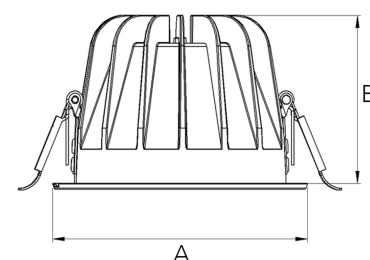

TECHNICAL SPECIFICATION

Product Code	271-511-10
Colour	White
Control	On/off
CRI light colour	930 (BBBL)
Delivered lumen output lm	3766
Driver	Stand alone, included
EEL	E
Light distribution	Medium
Lightsource	LED COB
Mains input voltage	220-240 V
Measurements A	144
Measurements B	90
Mounting	Recessed
Position	Fixed
Lifetime	L80 B10, 50.000h
Protection	IP20/IP44 with front glass. IP20 without front glass
Sawing instructions diameter	128
Start Time	Instant
System power W	30,1
Unit	mm
Weight	0,55

A= 144mm, B= 90mm

Spot	Medium	Flood	Wide Flood
14°	26°	37°	55°
m	ø	m	ø
1.0	0.24	1.0	0.47
2.0	0.48	2.0	0.94
3.0	0.72	3.0	1.41
1.0	0.68	1.0	1.05
2.0	1.35	2.0	2.10
3.0	2.03	3.0	3.15

128mm