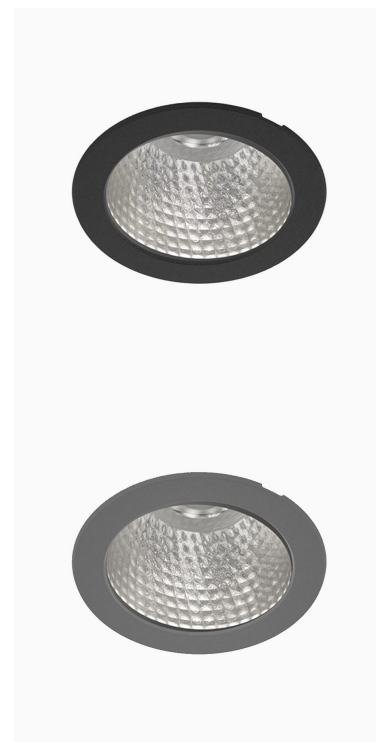

TITAN 3000, 930 (BBBL), MEDIUM W/ GLASS, GREY

ITAB

- ✓ Diskret og godt integrert i tak
- ✓ Tilgjengelig i forskjellige størrelser og lumenpakker
- ✓ Verktøyfri installasjon
- ✓ Tilgjengelig i hvit, svart og grå

TECHNICAL SPECIFICATION

Product Code	271-501-30
Colour	Grey
Control	On/off
CRI light colour	930 (BBBL)
Delivered lumen output lm	2841
Driver	Stand alone, included
EEL	E
Light distribution	Medium
Lightsource	LED COB
Mains input voltage	220-240 V
Measurements A	144
Measurements B	90
Mounting	Recessed
Position	Fixed
Lifetime	L80 B10, 50.000h
Protection	IP20/IP44 with front glass. IP20 without front glass
Sawing instructions diameter	128
Start Time	Instant
System power W	21,6
Unit	mm
Weight	0,55

A= 144mm, B= 90mm

Spot	Medium		Flood		Wide Flood		
	14°	26°	37°	55°			
m	ø	m	ø	m	ø	m	ø
1.0	0.24	1.0	0.47	1.0	0.68	1.0	1.05
2.0	0.48	2.0	0.94	2.0	1.35	2.0	2.10
3.0	0.72	3.0	1.41	3.0	2.03	3.0	3.15

128mm