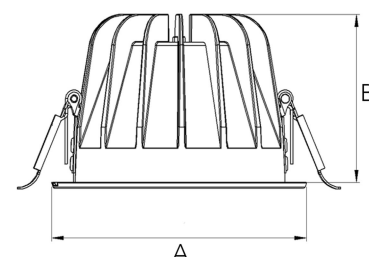

TECHNICAL SPECIFICATION

Product Code	271-501-30
Colour	Grey
Control	On/off
CRI light colour	930 (BBBL)
Delivered lumen output lm	2841
Driver	Stand alone, included
EEL	E
Light distribution	Medium
Lightsource	LED COB
Mains input voltage	220-240 V
Measurements A	144
Measurements B	90
Mounting	Recessed
Position	Fixed
Lifetime	L80 B10, 50.000h
Protection	IP20/IP44 with front glass. IP20 without front glass
Sawing instructions diameter	128
Start Time	Instant
System power W	21,6
Unit	mm
Weight	0,55

A= 144mm, B= 90mm

Spot	Medium		Flood		Wide Flood		
	14°	26°	37°	55°			
m	ø	m	ø	m	ø	m	ø
1.0	0.24	1.0	0.47	1.0	0.68	1.0	1.05
2.0	0.48	2.0	0.94	2.0	1.35	2.0	2.10
3.0	0.72	3.0	1.41	3.0	2.03	3.0	3.15

128mm