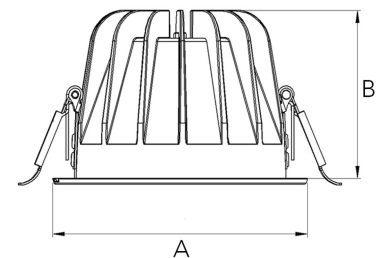

## TECHNICAL SPECIFICATION

Product Code	271-501-30
Colour	Grey
Control	On/off
CRI light colour	930 (BBBL)
Delivered lumen output lm	2841
Driver	Stand alone, included
EEL	E
Light distribution	Medium
Lightsource	LED COB
Mains input voltage	220-240 V
Measurements A	144
Measurements B	90
Mounting	Recessed
Position	Fixed
Lifetime	L80 B10, 50.000h
Protection	IP20/IP44 with front glass. IP20 without front glass
Sawing instructions diameter	128
Start Time	Instant
System power W	21,6
Unit	mm
Weight	0,55

A= 144mm, B= 90mm

Spot	Medium		Flood		Wide Flood		
	14°	26°	37°	55°			
m	ø	m	ø	m	ø	m	ø
1.0	0.24	1.0	0.47	1.0	0.68	1.0	1.05
2.0	0.48	2.0	0.94	2.0	1.35	2.0	2.10
3.0	0.72	3.0	1.41	3.0	2.03	3.0	3.15

128mm