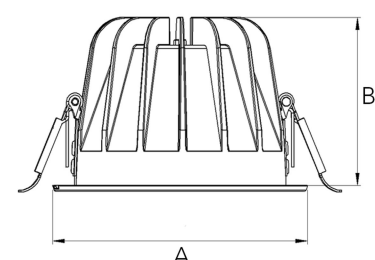

# TITAN 3000, 930 (BBBL), MEDIUM W/ GLASS, WHITE ITAB

- ✓ Diskret og godt integrert i tak
- ✓ Tilgjengelig i forskjellige størrelser og lumenpakker
- ✓ Verktøyfri installasjon
- ✓ Tilgjengelig i hvit, svart og grå

## TECHNICAL SPECIFICATION

Product Code	271-501-10
Colour	White
Control	On/off
CRI light colour	930 (BBBL)
Delivered lumen output lm	2841
Driver	Stand alone, included
EEL	E
Light distribution	Medium
Lightsource	LED COB
Mains input voltage	220-240 V
Measurements A	144
Measurements B	90
Mounting	Recessed
Position	Fixed
Lifetime	L80 B10, 50.000h
Protection	IP20/IP44 with front glass. IP20 without front glass
Sawing instructions diameter	128
Start Time	Instant
System power W	21,6
Unit	mm
Weight	0,55

A= 144mm, B= 90mm

Spot	Medium		Flood		Wide Flood		
	14°	26°	37°	55°			
m	ø	m	ø	m	ø	m	ø
1.0	0.24	1.0	0.47	1.0	0.68	1.0	1.05
2.0	0.48	2.0	0.94	2.0	1.35	2.0	2.10
3.0	0.72	3.0	1.41	3.0	2.03	3.0	3.15

128mm