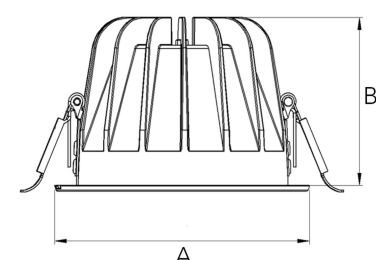

TITAN 4000, 930 (BBBL), FLOOD W/ GLASS, GREY

ITAB

- ✓ Diskret og godt integrert i tak
- ✓ Tilgjengelig i forskjellige størrelser og lumenpakker
- ✓ Verktøyfri installasjon
- ✓ Tilgjengelig i hvit, svart og grå

TECHNICAL SPECIFICATION

Product Code	271-512-30
Colour	Grey
Control	On/off
CRI light colour	930 (BBBL)
Delivered lumen output lm	3766
Driver	Stand alone, included
EEL	E
Light distribution	Flood
Lightsource	LED COB
Mains input voltage	220-240 V
Measurements A	144
Measurements B	90
Mounting	Recessed
Position	Fixed
Lifetime	L80 B10, 50.000h
Protection	IP20/IP44 with front glass. IP20 without front glass
Sawing instructions diameter	128
Start Time	Instant
System power W	30,1
Unit	mm
Weight	0,55

A= 144mm, B= 90mm

Spot	Medium		Flood		Wide Flood		
	14°	26°	37°	55°			
m	ø	m	ø	m	ø	m	ø
1.0	0.24	1.0	0.47	1.0	0.68	1.0	1.05
2.0	0.48	2.0	0.94	2.0	1.35	2.0	2.10
3.0	0.72	3.0	1.41	3.0	2.03	3.0	3.15

128mm