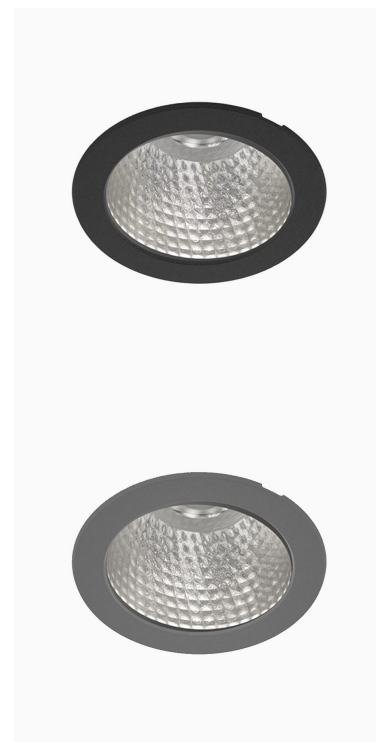

TITAN 4000, 930 (BBBL), FLOOD W/ GLASS, GREY

ITAB

- ✓ Diskret og godt integrert i tak
- ✓ Tilgjengelig i forskjellige størrelser og lumenpakker
- ✓ Verktøyfri installasjon
- ✓ Tilgjengelig i hvit, svart og grå

TECHNICAL SPECIFICATION

Product Code	271-512-30
Colour	Grey
Control	On/off
CRI light colour	930 (BBBL)
Delivered lumen output lm	3766
Driver	Stand alone, included
EEL	E
Light distribution	Flood
Lightsources	LED COB
Mains input voltage	220-240 V
Measurements A	144
Measurements B	90
Mounting	Recessed
Position	Fixed
Lifetime	L80 B10, 50.000h
Protection	IP20/IP44 with front glass. IP20 without front glass
Sawing instructions diameter	128
Start Time	Instant
System power W	30,1
Unit	mm
Weight	0,55

A= 144mm, B= 90mm

Spot	Medium		Flood		Wide Flood		
	14°	26°	37°	55°			
m	ø	m	ø	m	ø	m	ø
1.0	0.24	1.0	0.47	1.0	0.68	1.0	1.05
2.0	0.48	2.0	0.94	2.0	1.35	2.0	2.10
3.0	0.72	3.0	1.41	3.0	2.03	3.0	3.15

128mm