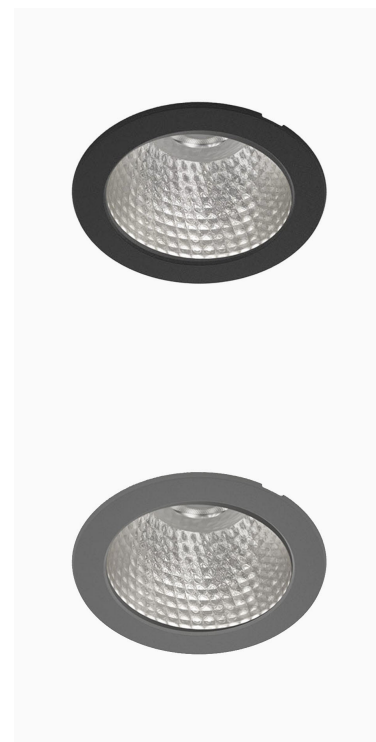

TITAN 4000, 930 (BBBL), FLOOD W/ GLASS, GREY

ITAB

- ✓ Diskret og godt integrert i tak
- ✓ Tilgjengelig i forskjellige størrelser og lumenpakker
- ✓ Verktøyfri installasjon
- ✓ Tilgjengelig i hvit, svart og grå

TECHNICAL SPECIFICATION

Product Code	271-512-30
Colour	Grey
Control	On/off
CRI light colour	930 (BBBL)
Delivered lumen output lm	3766
Driver	Stand alone, included
EEL	E
Light distribution	Flood
Lightsource	LED COB
Mains input voltage	220-240 V
Measurements A	144
Measurements B	90
Mounting	Recessed
Position	Fixed
Lifetime	L80 B10, 50.000h
Protection	IP20/IP44 with front glass. IP20 without front glass
Sawing instructions diameter	128
Start Time	Instant
System power W	30,1
Unit	mm
Weight	0,55

A= 144mm, B= 90mm

Spot	Medium		Flood		Wide Flood		
	14°	26°	37°	55°			
m	ø	m	ø	m	ø	m	ø
1.0	0.24	1.0	0.47	1.0	0.68	1.0	1.05
2.0	0.48	2.0	0.94	2.0	1.35	2.0	2.10
3.0	0.72	3.0	1.41	3.0	2.03	3.0	3.15

128mm