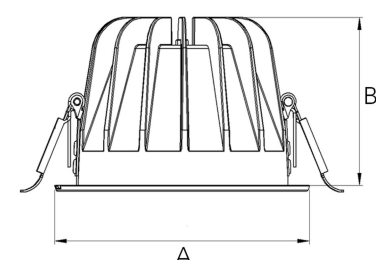

TITAN 4000, 930 (BBBL), FLOOD W/ GLASS, GREY

ITAB

- ✓ Diskret og godt integrert i tak
- ✓ Tilgjengelig i forskjellige størrelser og lumenpakker
- ✓ Verktøyfri installasjon
- ✓ Tilgjengelig i hvit, svart og grå

TECHNICAL SPECIFICATION

Product Code	271-512-30
Colour	Grey
Control	On/off
CRI light colour	930 (BBBL)
Delivered lumen output lm	3766
Driver	Stand alone, included
EEL	E
Light distribution	Flood
Lightsources	LED COB
Mains input voltage	220-240 V
Measurements A	144
Measurements B	90
Mounting	Recessed
Position	Fixed
Lifetime	L80 B10, 50.000h
Protection	IP20/IP44 with front glass. IP20 without front glass
Sawing instructions diameter	128
Start Time	Instant
System power W	30,1
Unit	mm
Weight	0,55

A= 144mm, B= 90mm

Spot	Medium		Flood		Wide Flood		
	14°	26°	37°	55°			
m	ø	m	ø	m	ø	m	ø
1.0	0.24	1.0	0.47	1.0	0.68	1.0	1.05
2.0	0.48	2.0	0.94	2.0	1.35	2.0	2.10
3.0	0.72	3.0	1.41	3.0	2.03	3.0	3.15

128mm