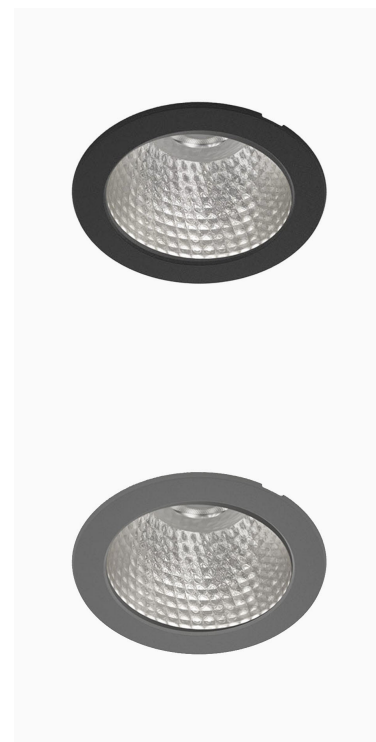

TITAN 4000, 930 (BBBL), FLOOD W/ GLASS, BLACK

ITAB

- ✓ Diskret og godt integrert i tak
- ✓ Tilgjengelig i forskjellige størrelser og lumenpakker
- ✓ Verktøyfri installasjon
- ✓ Tilgjengelig i hvit, svart og grå

TECHNICAL SPECIFICATION

Product Code	271-512-20
Colour	Black
Control	On/off
CRI light colour	930 (BBBL)
Delivered lumen output lm	3766
Driver	Stand alone, included
EEL	E
Light distribution	Flood
Lightsource	LED COB
Mains input voltage	220-240 V
Measurements A	144
Measurements B	90
Mounting	Recessed
Position	Fixed
Lifetime	L80 B10, 50.000h
Protection	IP20/IP44 with front glass. IP20 without front glass
Sawing instructions diameter	128
Start Time	Instant
System power W	30,1
Unit	mm
Weight	0,55

A= 144mm, B= 90mm

Spot	Medium		Flood		Wide Flood		
	14°	26°	37°	55°			
m	ø	m	ø	m	ø	m	ø
1.0	0.24	1.0	0.47	1.0	0.68	1.0	1.05
2.0	0.48	2.0	0.94	2.0	1.35	2.0	2.10
3.0	0.72	3.0	1.41	3.0	2.03	3.0	3.15

128mm