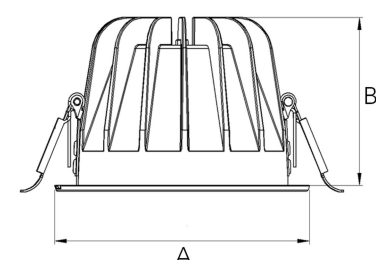

TITAN 4000, 930 (BBBL), FLOOD W/ GLASS, BLACK

ITAB

- ✓ Diskret og godt integrert i tak
- ✓ Tilgjengelig i forskjellige størrelser og lumenpakker
- ✓ Verktøyfri installasjon
- ✓ Tilgjengelig i hvit, svart og grå

TECHNICAL SPECIFICATION

Product Code	271-512-20
Colour	Black
Control	On/off
CRI light colour	930 (BBBL)
Delivered lumen output lm	3766
Driver	Stand alone, included
EEL	E
Light distribution	Flood
Lightsource	LED COB
Mains input voltage	220-240 V
Measurements A	144
Measurements B	90
Mounting	Recessed
Position	Fixed
Lifetime	L80 B10, 50.000h
Protection	IP20/IP44 with front glass. IP20 without front glass
Sawing instructions diameter	128
Start Time	Instant
System power W	30,1
Unit	mm
Weight	0,55

A= 144mm, B= 90mm

Spot	Medium		Flood		Wide Flood		
	14°	26°	37°	55°			
m	ø	m	ø	m	ø	m	ø
1.0	0.24	1.0	0.47	1.0	0.68	1.0	1.05
2.0	0.48	2.0	0.94	2.0	1.35	2.0	2.10
3.0	0.72	3.0	1.41	3.0	2.03	3.0	3.15

128mm