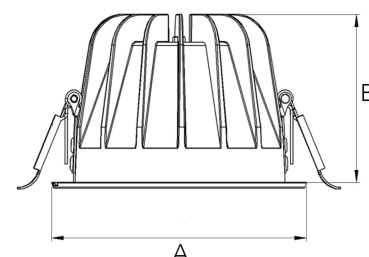

TITAN 4000, 930 (BBBL), FLOOD W/ GLASS, BLACK

ITAB

- ✓ Diskret og godt integrert i tak
- ✓ Tilgjengelig i forskjellige størrelser og lumenpakker
- ✓ Verktøyfri installasjon
- ✓ Tilgjengelig i hvit, svart og grå

TECHNICAL SPECIFICATION

Product Code	271-512-20
Colour	Black
Control	On/off
CRI light colour	930 (BBBL)
Delivered lumen output lm	3766
Driver	Stand alone, included
EEL	E
Light distribution	Flood
Lightsource	LED COB
Mains input voltage	220-240 V
Measurements A	144
Measurements B	90
Mounting	Recessed
Position	Fixed
Lifetime	L80 B10, 50.000h
Protection	IP20/IP44 with front glass. IP20 without front glass
Sawing instructions diameter	128
Start Time	Instant
System power W	30,1
Unit	mm
Weight	0,55

A= 144mm, B= 90mm

Spot	Medium		Flood		Wide Flood		
	14°	26°	37°	55°			
m	ø	m	ø	m	ø	m	ø
1.0	0.24	1.0	0.47	1.0	0.68	1.0	1.05
2.0	0.48	2.0	0.94	2.0	1.35	2.0	2.10
3.0	0.72	3.0	1.41	3.0	2.03	3.0	3.15

128mm