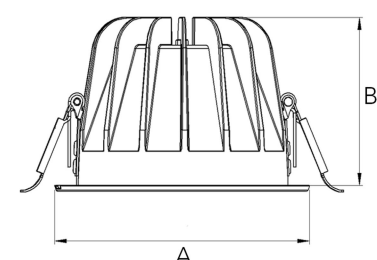

TITAN 4000, 930 (BBBL), FLOOD W/ GLASS, WHITE

ITAB

- ✓ Diskret og godt integrert i tak
- ✓ Tilgjengelig i forskjellige størrelser og lumenpakker
- ✓ Verktøyfri installasjon
- ✓ Tilgjengelig i hvit, svart og grå

TECHNICAL SPECIFICATION

Product Code	271-512-10
Colour	White
Control	On/off
CRI light colour	930 (BBBL)
Delivered lumen output lm	3766
Driver	Stand alone, included
EEL	E
Light distribution	Flood
Lightsource	LED COB
Mains input voltage	220-240 V
Measurements A	144
Measurements B	90
Mounting	Recessed
Position	Fixed
Lifetime	L80 B10, 50.000h
Protection	IP20/IP44 with front glass. IP20 without front glass
Sawing instructions diameter	128
Start Time	Instant
System power W	30,1
Unit	mm
Weight	0,55

A= 144mm, B= 90mm

Spot	Medium		Flood		Wide Flood		
	14°	26°	37°	55°			
m	ø	m	ø	m	ø	m	ø
1.0	0.24	1.0	0.47	1.0	0.68	1.0	1.05
2.0	0.48	2.0	0.94	2.0	1.35	2.0	2.10
3.0	0.72	3.0	1.41	3.0	2.03	3.0	3.15

128mm