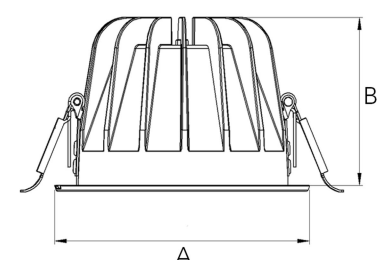

# TITAN 3000, 930 (BBBL), FLOOD W/ GLASS, GREY

ITAB

- ✓ Diskret og godt integrert i tak
- ✓ Tilgjengelig i forskjellige størrelser og lumenpakker
- ✓ Verktøyfri installasjon
- ✓ Tilgjengelig i hvit, svart og grå

## TECHNICAL SPECIFICATION

Product Code	271-502-30
Colour	Grey
Control	On/off
CRI light colour	930 (BBBL)
Delivered lumen output lm	2841
Driver	Stand alone, included
EEL	E
Light distribution	Flood
Lightsource	LED COB
Mains input voltage	220-240 V
Measurements A	144
Measurements B	90
Mounting	Recessed
Position	Fixed
Lifetime	L80 B10, 50.000h
Protection	IP20/IP44 with front glass. IP20 without front glass
Sawing instructions diameter	128
Start Time	Instant
System power W	21,6
Unit	mm
Weight	0,55

A= 144mm, B= 90mm

Spot	Medium		Flood		Wide Flood		
	14°	26°	37°	55°			
m	ø	m	ø	m	ø	m	ø
1.0	0.24	1.0	0.47	1.0	0.68	1.0	1.05
2.0	0.48	2.0	0.94	2.0	1.35	2.0	2.10
3.0	0.72	3.0	1.41	3.0	2.03	3.0	3.15

128mm