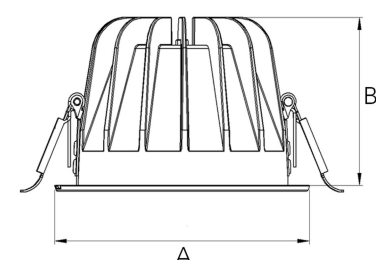

# TITAN 3000, 930 (BBBL), FLOOD W/ GLASS, BLACK

ITAB

- ✓ Diskret og godt integrert i tak
- ✓ Tilgjengelig i forskjellige størrelser og lumenpakker
- ✓ Verktøyfri installasjon
- ✓ Tilgjengelig i hvit, svart og grå

## TECHNICAL SPECIFICATION

Product Code	271-502-20
Colour	Black
Control	On/off
CRI light colour	930 (BBBL)
Delivered lumen output lm	2841
Driver	Stand alone, included
EEL	E
Light distribution	Flood
Lightsource	LED COB
Mains input voltage	220-240 V
Measurements A	144
Measurements B	90
Mounting	Recessed
Position	Fixed
Lifetime	L80 B10, 50.000h
Protection	IP20/IP44 with front glass. IP20 without front glass
Sawing instructions diameter	128
Start Time	Instant
System power W	21,6
Unit	mm
Weight	0,55

A= 144mm, B= 90mm

Spot	Medium		Flood		Wide Flood		
	14°	26°	37°	55°			
m	ø	m	ø	m	ø	m	ø
1.0	0.24	1.0	0.47	1.0	0.68	1.0	1.05
2.0	0.48	2.0	0.94	2.0	1.35	2.0	2.10
3.0	0.72	3.0	1.41	3.0	2.03	3.0	3.15

128mm