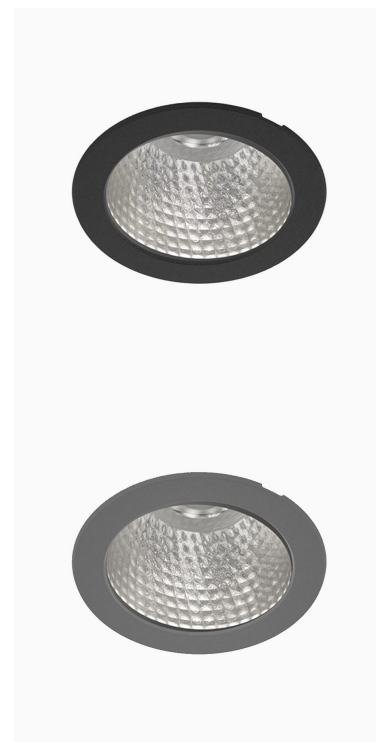

# TITAN 3000, 930 (BBBL), FLOOD W/ GLASS, BLACK

ITAB

- ✓ Diskret og godt integrert i tak
- ✓ Tilgjengelig i forskjellige størrelser og lumenpakker
- ✓ Verktøyfri installasjon
- ✓ Tilgjengelig i hvit, svart og grå

## TECHNICAL SPECIFICATION

Product Code	271-502-20
Colour	Black
Control	On/off
CRI light colour	930 (BBBL)
Delivered lumen output lm	2841
Driver	Stand alone, included
EEL	E
Light distribution	Flood
Lightsource	LED COB
Mains input voltage	220-240 V
Measurements A	144
Measurements B	90
Mounting	Recessed
Position	Fixed
Lifetime	L80 B10, 50.000h
Protection	IP20/IP44 with front glass. IP20 without front glass
Sawing instructions diameter	128
Start Time	Instant
System power W	21,6
Unit	mm
Weight	0,55

A= 144mm, B= 90mm

Spot	Medium		Flood		Wide Flood		
	14°	26°	37°	55°			
m	ø	m	ø	m	ø	m	ø
1.0	0.24	1.0	0.47	1.0	0.68	1.0	1.05
2.0	0.48	2.0	0.94	2.0	1.35	2.0	2.10
3.0	0.72	3.0	1.41	3.0	2.03	3.0	3.15

128mm