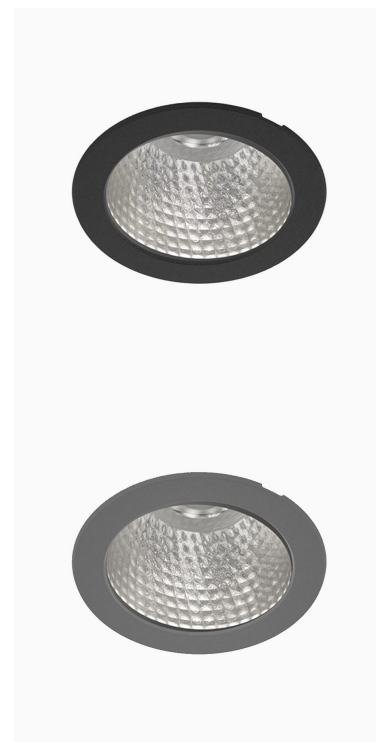

# TITAN 3000, 930, FLOOD W/ GLASS, WHITE

ITAB

- ✓ Diskret og godt integrert i tak
- ✓ Tilgjengelig i forskjellige størrelser og lumenpakker
- ✓ Verktøyfri installasjon
- ✓ Tilgjengelig i hvit, svart og grå

## TECHNICAL SPECIFICATION

Product Code	271-502-10
Colour	White
Control	On/off
CRI light colour	930 (BBBL)
Delivered lumen output lm	2841
Driver	Stand alone, included
EEL	E
Light distribution	Flood
Lightsource	LED COB
Mains input voltage	220-240 V
Measurements A	144
Measurements B	90
Mounting	Recessed
Position	Fixed
Lifetime	L80 B10, 50.000h
Protection	IP20/IP44 with front glass. IP20 without front glass
Sawing instructions diameter	128
Start Time	Instant
System power W	21,6
Unit	mm
Weight	0,55

A= 144mm, B= 90mm

Spot	Medium		Flood		Wide Flood		
	14°	26°	37°	55°			
m	ø	m	ø	m	ø	m	ø
1.0	0.24	1.0	0.47	1.0	0.68	1.0	1.05
2.0	0.48	2.0	0.94	2.0	1.35	2.0	2.10
3.0	0.72	3.0	1.41	3.0	2.03	3.0	3.15

128mm