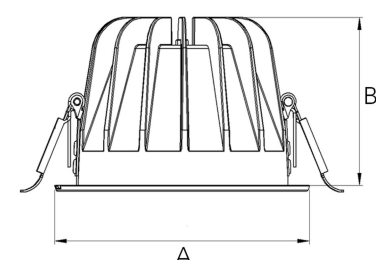

# TITAN 3000, 930, FLOOD W/ GLASS, WHITE

ITAB

- ✓ Diskret og godt integrert i tak
- ✓ Tilgjengelig i forskjellige størrelser og lumenpakker
- ✓ Verktøyfri installasjon
- ✓ Tilgjengelig i hvit, svart og grå

## TECHNICAL SPECIFICATION

Product Code	271-502-10
Colour	White
Control	On/off
CRI light colour	930 (BBBL)
Delivered lumen output lm	2841
Driver	Stand alone, included
EEL	E
Light distribution	Flood
Lightsource	LED COB
Mains input voltage	220-240 V
Measurements A	144
Measurements B	90
Mounting	Recessed
Position	Fixed
Lifetime	L80 B10, 50.000h
Protection	IP20/IP44 with front glass. IP20 without front glass
Sawing instructions diameter	128
Start Time	Instant
System power W	21,6
Unit	mm
Weight	0,55

A= 144mm, B= 90mm

Spot	Medium		Flood		Wide Flood		
	14°	26°	37°	55°			
m	ø	m	ø	m	ø	m	ø
1.0	0.24	1.0	0.47	1.0	0.68	1.0	1.05
2.0	0.48	2.0	0.94	2.0	1.35	2.0	2.10
3.0	0.72	3.0	1.41	3.0	2.03	3.0	3.15

128mm