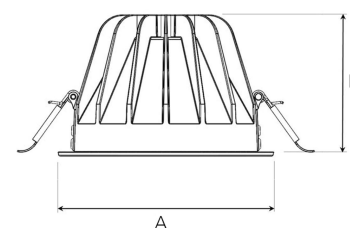

TITAN L 5000, 930 (BBBL), WIDE FLOOD, WHITE

ITAB

- ✓ Diskret og rent himling
- ✓ Lav blending, behagelig lys
- ✓ Tilgjengelig med fire forskjellige strålespredninger
- ✓ Verktøyfri installasjon
- ✓ Tilgjengelig i hvit, svart og grå

TECHNICAL SPECIFICATION

Product Code	292-553-10
Colour	White
Control	On/off
CRI light colour	930 (BBBL)
Delivered lumen output lm	4740
Driver	Stand alone, included
EEL	E
Light distribution	Wide flood
Lightsource	LED COB
Mains input voltage	220-240 V
Measurements A	160
Measurements B	106
Mounting	Recessed
Position	Fixed
Lifetime	L80 B10, 50.000h
Protection	IP 20, class III
Sawing instructions diameter	150
Start Time	Instant
System power W	48
Unit	mm
Weight	0,85

A= 160mm, B= 106mm

Spot	Medium	Flood	Wide Flood
14°	26°	37°	55°
m	ø	m	ø
1.0	0.24	1.0	0.47
2.0	0.48	2.0	0.94
3.0	0.72	3.0	1.41
		1.0	0.68
		2.0	1.35
		3.0	2.03
		1.0	1.05
		2.0	2.10
		3.0	3.15

150mm