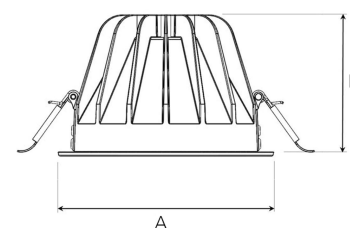

TITAN L 4000, 930 (BBBL), WIDE FLOOD, GREY

ITAB

- ✓ Diskret og rent himling
- ✓ Lav blending, behagelig lys
- ✓ Tilgjengelig med fire forskjellige strålespredninger
- ✓ Verktøyfri installasjon
- ✓ Tilgjengelig i hvit, svart og grå

TECHNICAL SPECIFICATION

Product Code	292-513-30
Colour	Grey
Control	On/off
CRI light colour	930 (BBBL)
Delivered lumen output lm	3850
Driver	Stand alone, included
EEL	E
Light distribution	Wide flood
Lightsource	LED COB
Mains input voltage	220-240 V
Measurements A	160
Measurements B	106
Mounting	Recessed
Position	Fixed
Lifetime	L80 B10, 50.000h
Protection	IP 20, class III
Sawing instructions diameter	150
Start Time	Instant
System power W	35
Unit	mm
Weight	0,85

A= 160mm, B= 106mm

Spot	Medium	Flood	Wide Flood
14°	26°	37°	55°
m	ø	m	ø
1.0	0.24	1.0	0.47
2.0	0.48	2.0	0.94
3.0	0.72	3.0	1.41
		1.0	0.68
		2.0	1.35
		3.0	2.03
		1.0	1.05
		2.0	2.10
		3.0	3.15

150mm