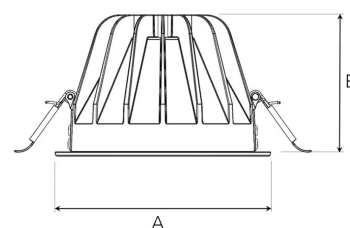

# TITAN L 4000, 930 (BBBL), WIDE FLOOD, WHITE

ITAB

- ✓ Diskret og rent himling
- ✓ Lav blending, behagelig lys
- ✓ Tilgjengelig med fire forskjellige strålespredninger
- ✓ Verktøyfri installasjon
- ✓ Tilgjengelig i hvit, svart og grå

## TECHNICAL SPECIFICATION

Product Code	292-513-10
Colour	White
Control	On/off
CRI light colour	930 (BBBL)
Delivered lumen output lm	3850
Driver	Stand alone, included
EEL	E
Light distribution	Wide flood
Lightsource	LED COB
Mains input voltage	220-240 V
Measurements A	160
Measurements B	106
Mounting	Recessed
Position	Fixed
Lifetime	L80 B10, 50.000h
Protection	IP 20, class III
Sawing instructions diameter	150
Start Time	Instant
System power W	35
Unit	mm
Weight	0,85

A= 160mm, B= 106mm

Spot	Medium	Flood	Wide Flood
14°	26°	37°	55°
m	ø	m	ø
1.0	0.24	1.0	0.47
2.0	0.48	2.0	0.94
3.0	0.72	3.0	1.41
1.0	0.68	1.0	1.05
2.0	1.35	2.0	2.10
3.0	2.03	3.0	3.15

150mm