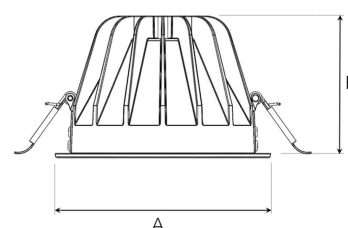

TITAN L 3000, 930 (BBBL), WIDE FLOOD W/ GLASS, BLACK

ITAB

- ✓ Diskret og rent himling
- ✓ Lav blending, behagelig lys
- ✓ Tilgjengelig med fire forskjellige strålespredninger
- ✓ Verktøyfri installasjon
- ✓ Tilgjengelig i hvit, svart og grå

TECHNICAL SPECIFICATION

Product Code	292-503-20
Colour	Black
Control	On/off
CRI light colour	930 (BBBL)
Delivered lumen output lm	2841
Driver	Stand alone, included
EEL	E
Light distribution	Wide flood
Lightsource	LED COB
Mains input voltage	220-240 V
Measurements A	160
Measurements B	106
Mounting	Recessed
Position	Fixed
Lifetime	L80 B10, 50.000h
Protection	IP 20, class III
Sawing instructions diameter	150
Start Time	Instant
System power W	21,6
Unit	mm
Weight	0,85

A= 160mm, B= 106mm

Spot	14°		26°		37°		55°	
	m	ø	m	ø	m	ø	m	ø
1.0	0.24		0.47		0.68		1.05	
2.0	0.48		0.94		1.35		2.10	
3.0	0.72		1.41		2.03		3.15	

150mm