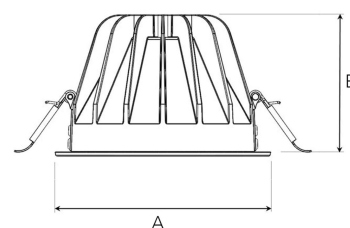

# TITAN L 5000, 930 (BBBL), SPOT, GREY

ITAB

- ✓ Diskret og rent himling
- ✓ Lav blending, behagelig lys
- ✓ Tilgjengelig med fire forskjellige strålespredninger
- ✓ Verktøyfri installasjon
- ✓ Tilgjengelig i hvit, svart og grå

## TECHNICAL SPECIFICATION

Product Code	292-546-30
Colour	Grey
Control	On/off
CRI light colour	930 (BBBL)
Delivered lumen output lm	4740
Driver	Stand alone, included
EEL	E
Light distribution	Spot
Lightsource	LED COB
Mains input voltage	220-240 V
Measurements A	160
Measurements B	106
Mounting	Recessed
Position	Fixed
Lifetime	L80 B10, 50.000h
Protection	IP 20, class III
Sawing instructions diameter	150
Start Time	Instant
System power W	48
Unit	mm
Weight	0,85

A= 160mm, B= 106mm

Spot	Medium	Flood	Wide Flood
14°	26°	37°	55°
m	ø	m	ø
1.0	0.24	1.0	0.47
2.0	0.48	2.0	0.94
3.0	0.72	3.0	1.41
		1.0	0.68
		2.0	1.35
		3.0	2.03
		1.0	1.05
		2.0	2.10
		3.0	3.15

150mm