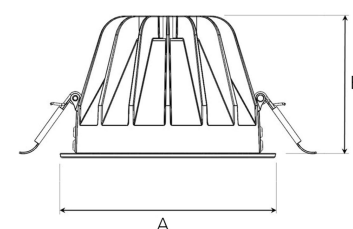

# TITAN L 5000, 930 (BBBL), SPOT W/ GLASS, BLACK

ITAB

- ✓ Diskret og rent himling
- ✓ Lav blending, behagelig lys
- ✓ Tilgjengelig med fire forskjellige strålespredninger
- ✓ Verktøyfri installasjon
- ✓ Tilgjengelig i hvit, svart og grå

A= 160mm, B= 106mm

Spot	14°	Medium	26°	Flood	37°	Wide Flood	55°
m	o	m	o	m	o	m	o
1.0	0.24	1.0	0.47	1.0	0.68	1.0	1.05
2.0	0.48	2.0	0.94	2.0	1.35	2.0	2.10
3.0	0.72	3.0	1.41	3.0	2.03	3.0	3.15

150mm

## TECHNICAL SPECIFICATION

Product Code	292-546-20
Colour	Black
Control	On/off
CRI light colour	930 (BBBL)
Delivered lumen output lm	4584
Driver	Stand alone, included
EEL	E
Light distribution	Spot
Lightsource	LED COB
Mains input voltage	220-240 V
Measurements A	160
Measurements B	106
Mounting	Recessed
Position	Fixed
Lifetime	L80 B10, 50.000h
Protection	IP 20, class III
Sawing instructions diameter	150
Start Time	Instant
System power W	37,9
Unit	mm
Weight	0,85