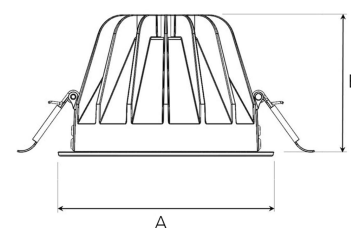

TITAN L 4000, 930 (BBBL), SPOT, GREY

ITAB

- ✓ Diskret og rent himling
- ✓ Lav blending, behagelig lys
- ✓ Tilgjengelig med fire forskjellige strålespredninger
- ✓ Verktøyfri installasjon
- ✓ Tilgjengelig i hvit, svart og grå

TECHNICAL SPECIFICATION

Product Code	292-510-30
Colour	Grey
Control	On/off
CRI light colour	930 (BBBL)
Delivered lumen output lm	3850
Driver	Stand alone, included
EEL	E
Light distribution	Spot
Lightsource	LED COB
Mains input voltage	220-240 V
Measurements A	160
Measurements B	106
Mounting	Recessed
Position	Fixed
Lifetime	L80 B10, 50.000h
Protection	IP 20, class III
Sawing instructions diameter	150
Start Time	Instant
System power W	35
Unit	mm
Weight	0,85

A= 160mm, B= 106mm

Spot	Medium	Flood	Wide Flood
14°	26°	37°	55°
m	ø	m	ø
1.0	0.24	1.0	0.47
2.0	0.48	2.0	0.94
3.0	0.72	3.0	1.41
1.0	0.68	1.0	1.05
2.0	1.35	2.0	2.10
3.0	2.03	3.0	3.15

150mm