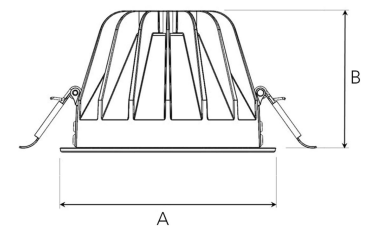

TITAN L 3000, 930 (BBBL), SPOT, GREY

ITAB

- ✓ Diskret og rent himling
- ✓ Lav blending, behagelig lys
- ✓ Tilgjengelig med fire forskjellige strålespredninger
- ✓ Verktøyfri installasjon
- ✓ Tilgjengelig i hvit, svart og grå

TECHNICAL SPECIFICATION

Product Code	292-500-30
Colour	Grey
Control	On/off
CRI light colour	930 (BBBL)
Delivered lumen output lm	2700
Driver	Stand alone, included
EEL	E
Light distribution	Spot
Lightsource	LED COB
Mains input voltage	220-240 V
Measurements A	160
Measurements B	106
Mounting	Recessed
Position	Fixed
Lifetime	L80 B10, 50.000h
Protection	IP 20, class III
Sawing instructions diameter	150
Start Time	Instant
System power W	22
Unit	mm
Weight	0,85

A= 160mm, B= 106mm

Spot	Medium	Flood	Wide Flood
14°	26°	37°	55°
m	ø	m	ø
1.0	0.24	1.0	0.47
2.0	0.48	2.0	0.94
3.0	0.72	3.0	1.41
		1.0	0.68
		2.0	1.35
		3.0	2.03
		1.0	1.05
		2.0	2.10
		3.0	3.15

150mm