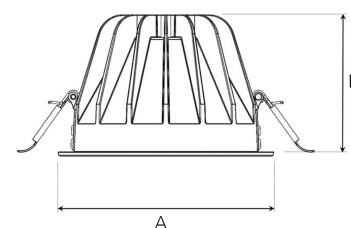

TITAN L 3000, 930 (BBBL), SPOT, BLACK

ITAB

- ✓ Diskret og rent himling
- ✓ Lav blending, behagelig lys
- ✓ Tilgjengelig med fire forskjellige strålespredninger
- ✓ Verktøyfri installasjon
- ✓ Tilgjengelig i hvit, svart og grå

TECHNICAL SPECIFICATION

Product Code	292-500-20
Colour	Black
Control	On/off
CRI light colour	930 (BBBL)
Delivered lumen output lm	2700
Driver	Stand alone, included
EEL	E
Light distribution	Spot
Lightsource	LED COB
Mains input voltage	220-240 V
Measurements A	160
Measurements B	106
Mounting	Recessed
Position	Fixed
Lifetime	L80 B10, 50.000h
Protection	IP 20, class III
Sawing instructions diameter	150
Start Time	Instant
System power W	22
Unit	mm
Weight	0,85

A= 160mm, B= 106mm

Spot		Medium		Flood		Wide Flood	
14°		26°		37°		55°	
m	ø	m	ø	m	ø	m	ø
1.0	0.24	1.0	0.47	1.0	0.68	1.0	1.05
2.0	0.48	2.0	0.94	2.0	1.35	2.0	2.10
3.0	0.72	3.0	1.41	3.0	2.03	3.0	3.13

150mm