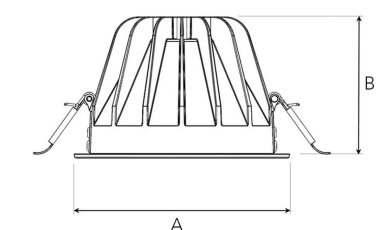

TITAN L 5000, 930 (BBBL), MEDIUM, GREY

ITAB

- ✓ Diskret og rent himling
- ✓ Lav blending, behagelig lys
- ✓ Tilgjengelig med fire forskjellige strålespredninger
- ✓ Verktøyfri installasjon
- ✓ Tilgjengelig i hvit, svart og grå

A= 160mm, B= 106mm

Spot	Medium	Flood	Wide Flood
	14°	26°	37°
	14°	26°	37°
m	ø	m	ø
1.0	0.24	1.0	0.47
2.0	0.48	2.0	0.94
3.0	0.72	3.0	1.41
		3.0	1.35
		3.0	2.03
		3.0	3.13

150mm

TECHNICAL SPECIFICATION

Product Code	292-547-30
Colour	Grey
Control	On/off
CRI light colour	930 (BBBL)
Delivered lumen output lm	4740
Driver	Stand alone, included
EEL	E
Light distribution	Medium
Lightsource	LED COB
Mains input voltage	220-240 V
Measurements A	160
Measurements B	106
Mounting	Recessed
Position	Fixed
Lifetime	L80 B10, 50.000h
Protection	IP 20, class III
Sawing instructions diameter	150
Start Time	Instant
System power W	48
Unit	mm
Weight	0,85