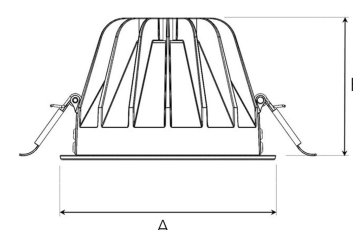

TITAN L 5000, 930 (BBBL), MEDIUM W/ GLASS, BLACK

ITAB

- ✓ Diskret og rent himling
- ✓ Lav blending, behagelig lys
- ✓ Tilgjengelig med fire forskjellige strålespredninger
- ✓ Verktøyfri installasjon
- ✓ Tilgjengelig i hvit, svart og grå

A= 160mm, B= 106mm

Spot	14°		26°		37°		55°	
	m	ø	m	ø	m	ø	m	ø
1.0	0.24		0.47		0.68		1.05	
2.0	0.48		0.94		1.35		2.10	
3.0	0.72		1.41		2.03		3.15	

150mm

TECHNICAL SPECIFICATION

Product Code	292-547-20
Colour	Black
Control	On/off
CRI light colour	930 (BBBL)
Delivered lumen output lm	4584
Driver	Stand alone, included
EEL	E
Light distribution	Medium
Lightsource	LED COB
Mains input voltage	220-240 V
Measurements A	160
Measurements B	106
Mounting	Recessed
Position	Fixed
Lifetime	L80 B10, 50.000h
Protection	IP 20, class III
Sawing instructions diameter	150
Start Time	Instant
System power W	37,9
Unit	mm
Weight	0,85