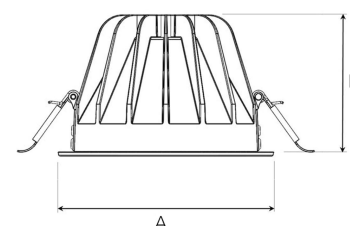

TITAN L 5000, 930 (BBBL), MEDIUM, WHITE

ITAB

- ✓ Diskret og rent himling
- ✓ Lav blending, behagelig lys
- ✓ Tilgjengelig med fire forskjellige strålespredninger
- ✓ Verktøyfri installasjon
- ✓ Tilgjengelig i hvit, svart og grå

TECHNICAL SPECIFICATION

Product Code	292-547-10
Colour	White
Control	On/off
CRI light colour	930 (BBBL)
Delivered lumen output lm	4740
Driver	Stand alone, included
EEL	E
Light distribution	Medium
Lightsource	LED COB
Mains input voltage	220-240 V
Measurements A	160
Measurements B	106
Mounting	Recessed
Position	Fixed
Lifetime	L80 B10, 50.000h
Protection	IP 20, class III
Sawing instructions diameter	150
Start Time	Instant
System power W	48
Unit	mm
Weight	0,85

A= 160mm, B= 106mm

Spot	Medium	Flood	Wide Flood
14°	26°	37°	55°
m	ø	m	ø
1.0	0.24	1.0	0.47
2.0	0.48	2.0	0.94
3.0	0.72	3.0	1.41
		1.0	0.68
		2.0	1.35
		3.0	2.03
		1.0	1.05
		2.0	2.10
		3.0	3.15

150mm