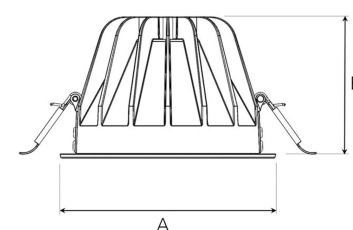

TITAN L 4000, 930 (BBBL), MEDIUM, BLACK

ITAB

- ✓ Diskret og rent himling
- ✓ Lav blending, behagelig lys
- ✓ Tilgjengelig med fire forskjellige strålespredninger
- ✓ Verktøyfri installasjon
- ✓ Tilgjengelig i hvit, svart og grå

TECHNICAL SPECIFICATION

Product Code	292-511-20
Colour	Black
Control	On/off
CRI light colour	930 (BBBL)
Delivered lumen output lm	3850
Driver	Stand alone, included
EEL	E
Light distribution	Medium
Lightsource	LED COB
Mains input voltage	220-240 V
Measurements A	160
Measurements B	106
Mounting	Recessed
Position	Fixed
Lifetime	L80 B10, 50.000h
Protection	IP 20, class III
Sawing instructions diameter	150
Start Time	Instant
System power W	35
Unit	mm
Weight	0,85

A= 160mm, B= 106mm

Spot	Medium	Flood	Wide Flood
14°	26°	37°	55°
m	ø	m	ø
1.0	0.24	1.0	0.47
2.0	0.48	2.0	0.94
3.0	0.72	3.0	1.41
		1.0	0.68
		2.0	1.35
		3.0	2.03
		1.0	1.05
		2.0	2.10
		3.0	3.15

150mm