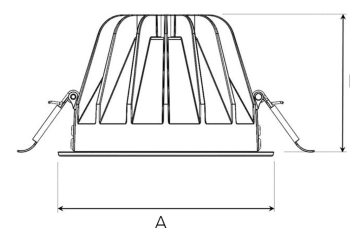

TITAN L 3000, 930 (BBBL), MEDIUM, GREY

ITAB

- ✓ Diskret og rent himling
- ✓ Lav blending, behagelig lys
- ✓ Tilgjengelig med fire forskjellige strålespredninger
- ✓ Verktøyfri installasjon
- ✓ Tilgjengelig i hvit, svart og grå

TECHNICAL SPECIFICATION

Product Code	292-501-30
Colour	Grey
Control	On/off
CRI light colour	930 (BBBL)
Delivered lumen output lm	2700
Driver	Stand alone, included
EEL	E
Light distribution	Medium
Lightsource	LED COB
Mains input voltage	220-240 V
Measurements A	160
Measurements B	106
Mounting	Recessed
Position	Fixed
Lifetime	L80 B10, 50.000h
Protection	IP 20, class III
Sawing instructions diameter	150
Start Time	Instant
System power W	22
Unit	mm
Weight	0,85

A= 160mm, B= 106mm

Spot	Medium	Flood	Wide Flood
	26°	37°	55°
m	ø	m	ø
1.0	0.24	0.47	1.05
2.0	0.48	0.94	2.10
3.0	0.72	1.41	3.15

150mm