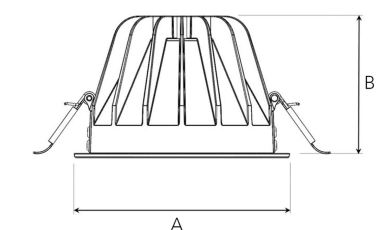

# TITAN L 3000, 930 (BBBL), MEDIUM W/ GLASS, WHITE

ITAB

- ✓ Diskret og rent himling
- ✓ Lav blending, behagelig lys
- ✓ Tilgjengelig med fire forskjellige strålespredninger
- ✓ Verktøyfri installasjon
- ✓ Tilgjengelig i hvit, svart og grå

A= 160mm, B= 106mm

Spot	14°		Medium		26°		Flood		37°		Wide Flood		55°	
	m	ø	m	ø	m	ø	m	ø	m	ø	m	ø	m	ø
1.0	0.24		1.0	0.47	1.0	0.68	1.0	1.35	1.0	2.10	1.0	3.15		
2.0	0.48		2.0	0.94	2.0	1.35	2.0	2.08	2.0	3.15				
3.0	0.72		3.0	1.41	3.0	2.08								

150mm

## TECHNICAL SPECIFICATION

Product Code	292-501-10
Colour	White
Control	On/off
CRI light colour	930 (BBBL)
Delivered lumen output lm	2841
Driver	Stand alone, included
EEL	E
Light distribution	Medium
Lightsource	LED COB
Mains input voltage	220-240 V
Measurements A	160
Measurements B	106
Mounting	Recessed
Position	Fixed
Lifetime	L80 B10, 50.000h
Protection	IP 20, class III
Sawing instructions diameter	150
Start Time	Instant
System power W	21,6
Unit	mm
Weight	0,85