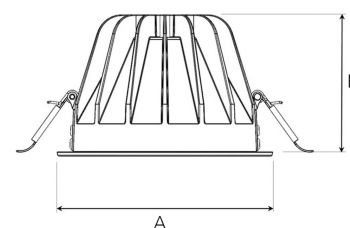

TITAN L 5000, 930 (BBBL), FLOOD, GREY

ITAB

- ✓ Diskret og rent himling
- ✓ Lav blending, behagelig lys
- ✓ Tilgjengelig med fire forskjellige strålespredninger
- ✓ Verktøyfri installasjon
- ✓ Tilgjengelig i hvit, svart og grå

TECHNICAL SPECIFICATION

Product Code	292-552-30
Colour	Grey
Control	On/off
CRI light colour	930 (BBBL)
Delivered lumen output lm	4740
Driver	Stand alone, included
EEL	E
Light distribution	Flood
Lightsource	LED COB
Mains input voltage	220-240 V
Measurements A	160
Measurements B	106
Mounting	Recessed
Position	Fixed
Lifetime	L80 B10, 50.000h
Protection	IP 20, class III
Sawing instructions diameter	150
Start Time	Instant
System power W	48
Unit	mm
Weight	0,85

A= 160mm, B= 106mm

Spot	Medium	Flood	Wide Flood
14°	26°	37°	55°
m	ø	m	ø
1.0	0.24	1.0	0.47
2.0	0.48	2.0	0.94
3.0	0.72	3.0	1.41
1.0	0.68	1.0	1.05
2.0	1.35	2.0	2.10
3.0	2.03	3.0	3.15

150mm