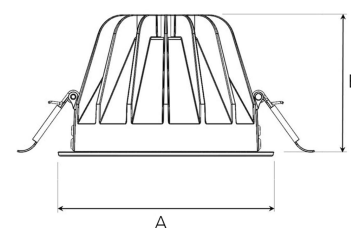

TITAN L 5000, 930 (BBBL), FLOOD, BLACK

ITAB

- ✓ Diskret og rent himling
- ✓ Lav blending, behagelig lys
- ✓ Tilgjengelig med fire forskjellige strålespredninger
- ✓ Verktøyfri installasjon
- ✓ Tilgjengelig i hvit, svart og grå

TECHNICAL SPECIFICATION

Product Code	292-552-20
Colour	Black
Control	On/off
CRI light colour	930 (BBBL)
Delivered lumen output lm	4740
Driver	Stand alone, included
EEL	E
Light distribution	Flood
Lightsource	LED COB
Mains input voltage	220-240 V
Measurements A	160
Measurements B	106
Mounting	Recessed
Position	Fixed
Lifetime	L80 B10, 50.000h
Protection	IP 20, class III
Sawing instructions diameter	150
Start Time	Instant
System power W	48
Unit	mm
Weight	0,85

A= 160mm, B= 106mm

Spot	Medium	Flood	Wide Flood
14°	26°	37°	55°
m	ø	m	ø
1.0	0.24	1.0	0.47
2.0	0.48	2.0	0.94
3.0	0.72	3.0	1.41
1.0	0.68	1.0	1.05
2.0	1.35	2.0	2.10
3.0	2.03	3.0	3.13

150mm