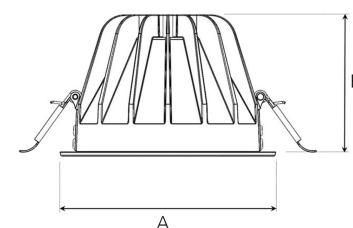

# TITAN L 4000, 930 (BBBL), FLOOD, GREY

ITAB

- ✓ Diskret og rent himling
- ✓ Lav blending, behagelig lys
- ✓ Tilgjengelig med fire forskjellige strålespredninger
- ✓ Verktøyfri installasjon
- ✓ Tilgjengelig i hvit, svart og grå

## TECHNICAL SPECIFICATION

Product Code	292-512-30
Colour	Grey
Control	On/off
CRI light colour	930 (BBBL)
Delivered lumen output lm	3850
Driver	Stand alone, included
EEL	E
Light distribution	Flood
Lightsource	LED COB
Mains input voltage	220-240 V
Measurements A	160
Measurements B	106
Mounting	Recessed
Position	Fixed
Lifetime	L80 B10, 50.000h
Protection	IP 20, class III
Sawing instructions diameter	150
Start Time	Instant
System power W	35
Unit	mm
Weight	0,85

A= 160mm, B= 106mm

Spot	Medium	Flood	Wide Flood
14°	26°	37°	55°
m	ø	m	ø
1.0	0.24	1.0	0.47
2.0	0.48	2.0	0.94
3.0	0.72	3.0	1.41
		1.0	0.68
		2.0	1.35
		3.0	2.03
		1.0	1.05
		2.0	2.10
		3.0	3.15

150mm