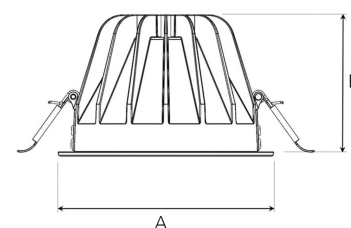

TITAN L 4000, 930 (BBBL), FLOOD, WHITE

ITAB

- ✓ Diskret og rent himling
- ✓ Lav blending, behagelig lys
- ✓ Tilgjengelig med fire forskjellige strålespredninger
- ✓ Verktøyfri installasjon
- ✓ Tilgjengelig i hvit, svart og grå

TECHNICAL SPECIFICATION

Product Code	292-512-10
Colour	White
Control	On/off
CRI light colour	930 (BBBL)
Delivered lumen output lm	3850
Driver	Stand alone, included
EEL	E
Light distribution	Flood
Lightsource	LED COB
Mains input voltage	220-240 V
Measurements A	160
Measurements B	106
Mounting	Recessed
Position	Fixed
Lifetime	L80 B10, 50.000h
Protection	IP 20, class III
Sawing instructions diameter	150
Start Time	Instant
System power W	35
Unit	mm
Weight	0,85

A= 160mm, B= 106mm

Spot	Medium	Flood	Wide Flood
14°	26°	37°	55°
m	ø	m	ø
1.0	0.24	1.0	0.47
2.0	0.48	2.0	0.94
3.0	0.72	3.0	1.41
		1.0	0.68
		2.0	1.35
		3.0	2.03
		1.0	1.05
		2.0	2.10
		3.0	3.15

150mm