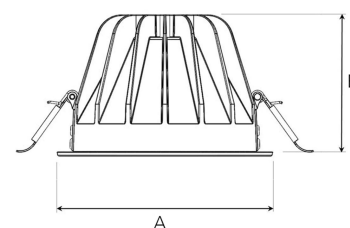

# TITAN L 3000, 930 (BBBL), FLOOD, WHITE

ITAB

- ✓ Diskret og rent himling
- ✓ Lav blending, behagelig lys
- ✓ Tilgjengelig med fire forskjellige strålespredninger
- ✓ Verktøyfri installasjon
- ✓ Tilgjengelig i hvit, svart og grå

## TECHNICAL SPECIFICATION

Product Code	292-502-10
Colour	White
Control	On/off
CRI light colour	930 (BBBL)
Delivered lumen output lm	2700
Driver	Stand alone, included
EEL	E
Light distribution	Flood
Lightsource	LED COB
Mains input voltage	220-240 V
Measurements A	160
Measurements B	106
Mounting	Recessed
Position	Fixed
Lifetime	L80 B10, 50.000h
Protection	IP 20, class III
Sawing instructions diameter	150
Start Time	Instant
System power W	22
Unit	mm
Weight	0,85

A= 160mm, B= 106mm

Spot	Medium	Flood	Wide Flood
14°	26°	37°	55°
m	ø	m	ø
1.0	0.24	1.0	0.47
2.0	0.48	2.0	0.94
3.0	0.72	3.0	1.41
		1.0	0.68
		2.0	1.35
		3.0	2.03
		1.0	1.05
		2.0	2.10
		3.0	3.15

150mm