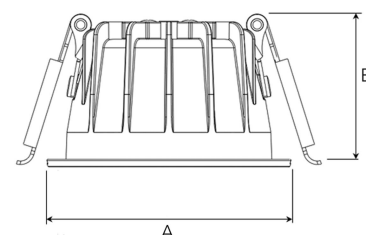

TITAN MICRO 1200, 930 (BBBL), WIDE FLOOD W/ GLASS, BLACK

ITAB

- ✓ Diskret og ren himling
- ✓ Tilgjengelig i forskjellige størrelser og lumenpakker
- ✓ Verktøyfri installasjon
- ✓ Tilgjengelig i hvit, svart og grå

TECHNICAL SPECIFICATION

| | |
|------------------------------|-----------------------|
| Product Code | 328-503-20 |
| Colour | Black |
| Control | On/off |
| CRI light colour | 930 (BBBL) |
| Delivered lumen output lm | 1150 |
| Driver | Stand alone, included |
| EEL | E |
| Light distribution | Wide flood |
| Lightsource | LED COB |
| Mains input voltage | 220-240 V |
| Measurements A | 71 |
| Measurements B | 42 |
| Mounting | Recessed |
| Position | Fixed |
| Lifetime | L80 B10, 50.000h |
| Protection | IP 20, class III |
| Sawing instructions diameter | 64 |
| Start Time | Instant |
| System power W | 11 |
| Unit | mm |
| Weight | 0,2 |

A= 71mm, B= 42mm

| Spot | Medium | Flood | Wide Flood |
|------|--------|-------|------------|
| 15° | 27° | 36° | 56° |
| m | ø | m | ø |
| 1.0 | 0.26 | 1.0 | 0.47 |
| 2.0 | 0.53 | 2.0 | 0.95 |
| 3.0 | 0.79 | 3.0 | 1.42 |
| 1.0 | 0.65 | 1.0 | 1.30 |
| 2.0 | 1.30 | 2.0 | 2.12 |
| 3.0 | 1.95 | 3.0 | 3.18 |

64mm