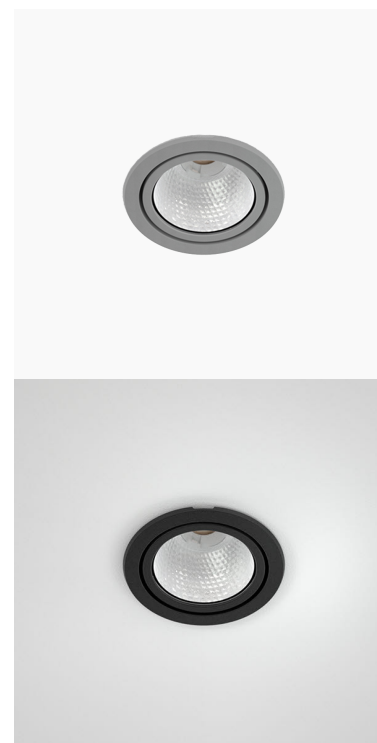

TITAN MICRO 1200, 930 (BBBL), WIDE FLOOD W/ GLASS, BLACK

ITAB

- ✓ Diskret og ren himling
- ✓ Tilgjengelig i forskjellige størrelser og lumenpakker
- ✓ Verktøyfri installasjon
- ✓ Tilgjengelig i hvit, svart og grå

TECHNICAL SPECIFICATION

| | |
|------------------------------|-----------------------|
| Product Code | 328-503-20 |
| Colour | Black |
| Control | On/off |
| CRI light colour | 930 (BBBL) |
| Delivered lumen output lm | 1150 |
| Driver | Stand alone, included |
| EEL | E |
| Light distribution | Wide flood |
| Lightsource | LED COB |
| Mains input voltage | 220-240 V |
| Measurements A | 71 |
| Measurements B | 42 |
| Mounting | Recessed |
| Position | Fixed |
| Lifetime | L80 B10, 50.000h |
| Protection | IP 20, class III |
| Sawing instructions diameter | 64 |
| Start Time | Instant |
| System power W | 11 |
| Unit | mm |
| Weight | 0,2 |

64mm