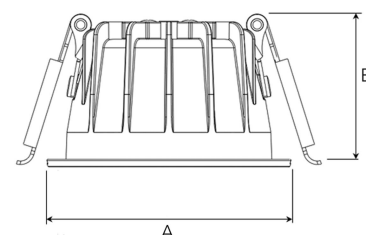

TITAN MICRO 1200, 930 (BBBL), WIDE FLOOD W/ GLASS, WHITE

ITAB

- ✓ Diskret og ren himling
- ✓ Tilgjengelig i forskjellige størrelser og lumenpakker
- ✓ Verktøyfri installasjon
- ✓ Tilgjengelig i hvit, svart og grå

TECHNICAL SPECIFICATION

Product Code	328-503-10
Colour	White
Control	On/off
CRI light colour	930 (BBBL)
Delivered lumen output lm	1150
Driver	Stand alone, included
EEL	E
Light distribution	Wide flood
Lightsource	LED COB
Mains input voltage	220-240 V
Measurements A	71
Measurements B	42
Mounting	Recessed
Position	Fixed
Lifetime	L80 B10, 50.000h
Protection	IP 20, class III
Sawing instructions diameter	64
Start Time	Instant
System power W	11
Unit	mm
Weight	0,2

A= 71mm, B= 42mm

Spot	Medium	Flood	Wide Flood
15°	27°	36°	56°
m	ø	m	ø
1.0	0.26	1.0	0.47
2.0	0.53	2.0	0.95
3.0	0.79	3.0	1.42
1.0	0.65	1.0	1.30
2.0	1.30	2.0	2.12
3.0	1.95	3.0	3.18

64mm