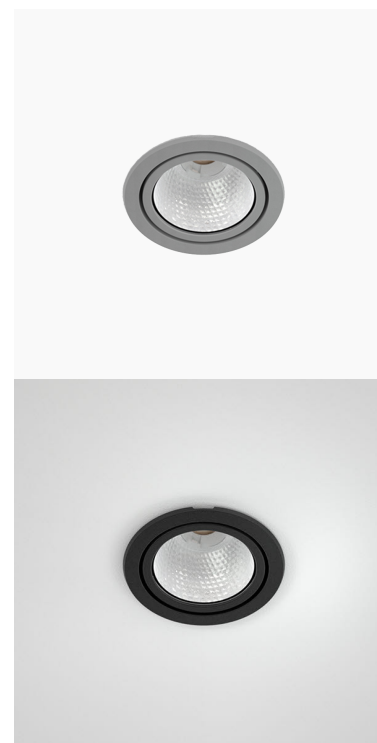

TITAN MICRO 1200, 930 (BBBL), WIDE FLOOD W/ GLASS, WHITE

ITAB

- ✓ Diskret og ren himling
- ✓ Tilgjengelig i forskjellige størrelser og lumenpakker
- ✓ Verktøyfri installasjon
- ✓ Tilgjengelig i hvit, svart og grå

TECHNICAL SPECIFICATION

Product Code	328-503-10
Colour	White
Control	On/off
CRI light colour	930 (BBBL)
Delivered lumen output lm	1150
Driver	Stand alone, included
EEL	E
Light distribution	Wide flood
Lightsource	LED COB
Mains input voltage	220-240 V
Measurements A	71
Measurements B	42
Mounting	Recessed
Position	Fixed
Lifetime	L80 B10, 50.000h
Protection	IP 20, class III
Sawing instructions diameter	64
Start Time	Instant
System power W	11
Unit	mm
Weight	0,2

A= 71mm, B= 42mm

Spot	Medium	Flood	Wide Flood
15°	27°	36°	56°
m	ø	m	ø
1.0	0.26	1.0	0.47
2.0	0.53	2.0	0.95
3.0	0.79	3.0	1.42
1.0	0.65	1.0	1.30
2.0	1.30	2.0	2.12
3.0	1.95	3.0	3.18

64mm