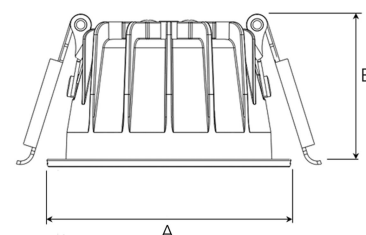

TITAN MICRO 1200, 930 (BBBL), SPOT W/ GLASS, BLACK

ITAB

- ✓ Diskret og ren himling
- ✓ Tilgjengelig i forskjellige størrelser og lumenpakker
- ✓ Verktøyfri installasjon
- ✓ Tilgjengelig i hvit, svart og grå

TECHNICAL SPECIFICATION

Product Code	328-500-20
Colour	Black
Control	On/off
CRI light colour	930 (BBBL)
Delivered lumen output lm	1150
Driver	Stand alone, included
EEL	E
Light distribution	Spot
Lightsource	LED COB
Mains input voltage	220-240 V
Measurements A	71
Measurements B	42
Mounting	Recessed
Position	Fixed
Lifetime	L80 B10, 50.000h
Protection	IP 20, class III
Sawing instructions diameter	64
Start Time	Instant
System power W	11
Unit	mm
Weight	0,2

A= 71mm, B= 42mm

Spot		Medium		Flood		Wide Flood	
15°		27°		36°		56°	
m	ø	m	ø	m	ø	m	ø
1.0	0.26	1.0	0.47	1.0	0.65	1.0	1.06
2.0	0.53	2.0	0.95	2.0	1.30	2.0	2.12
3.0	0.79	3.0	1.42	3.0	1.95	3.0	3.18

64mm