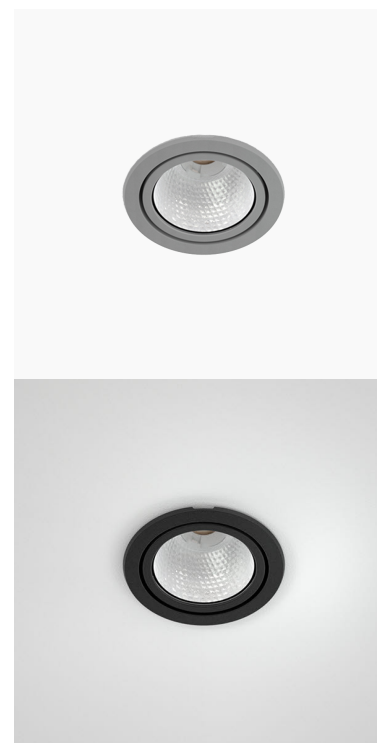

TITAN MICRO 1200, 930 (BBBL), SPOT W/ GLASS, BLACK

ITAB

- ✓ Diskret og ren himling
- ✓ Tilgjengelig i forskjellige størrelser og lumenpakker
- ✓ Verktøyfri installasjon
- ✓ Tilgjengelig i hvit, svart og grå

TECHNICAL SPECIFICATION

Product Code	328-500-20
Colour	Black
Control	On/off
CRI light colour	930 (BBBL)
Delivered lumen output lm	1150
Driver	Stand alone, included
EEL	E
Light distribution	Spot
Lightsource	LED COB
Mains input voltage	220-240 V
Measurements A	71
Measurements B	42
Mounting	Recessed
Position	Fixed
Lifetime	L80 B10, 50.000h
Protection	IP 20, class III
Sawing instructions diameter	64
Start Time	Instant
System power W	11
Unit	mm
Weight	0,2