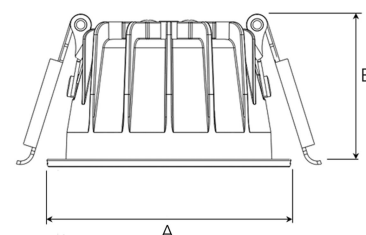

TITAN MICRO 1200, 930 (BBBL), FLOOD W/ GLASS, GREY

ITAB

- ✓ Diskret og ren himling
- ✓ Tilgjengelig i forskjellige størrelser og lumenpakker
- ✓ Verktøyfri installasjon
- ✓ Tilgjengelig i hvit, svart og grå

TECHNICAL SPECIFICATION

Product Code	328-502-30
Colour	Grey
Control	On/off
CRI light colour	930 (BBBL)
Delivered lumen output lm	1150
Driver	Stand alone, included
EEL	E
Light distribution	Flood
Lightsource	LED COB
Mains input voltage	220-240 V
Measurements A	71
Measurements B	42
Mounting	Recessed
Position	Fixed
Lifetime	L80 B10, 50.000h
Protection	IP 20, class III
Sawing instructions diameter	64
Start Time	Instant
System power W	11
Unit	mm
Weight	0,2

A= 71mm, B= 42mm

Spot	Medium	Flood	Wide Flood
15°	27°	36°	56°
m	ø	m	ø
1.0	0.26	1.0	0.47
2.0	0.53	2.0	0.95
3.0	0.79	3.0	1.42
1.0	0.65	1.0	1.06
2.0	1.30	2.0	2.12
3.0	1.95	3.0	3.18

64mm