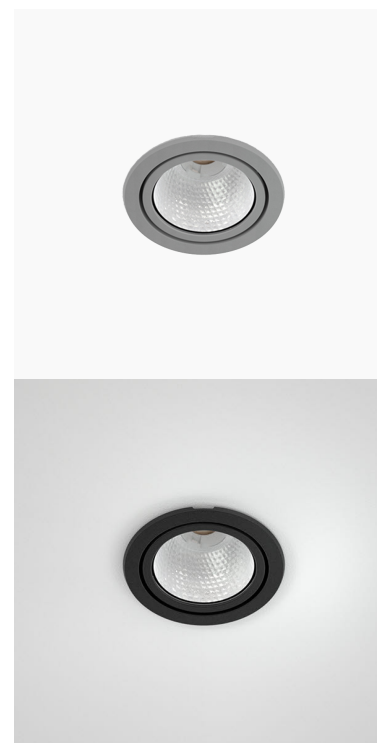

TITAN MICRO 1200, 930 (BBBL), FLOOD W/ GLASS, GREY

ITAB

- ✓ Diskret og ren himling
- ✓ Tilgjengelig i forskjellige størrelser og lumenpakker
- ✓ Verktøyfri installasjon
- ✓ Tilgjengelig i hvit, svart og grå

TECHNICAL SPECIFICATION

Product Code	328-502-30
Colour	Grey
Control	On/off
CRI light colour	930 (BBBL)
Delivered lumen output lm	1150
Driver	Stand alone, included
EEL	E
Light distribution	Flood
Lightsource	LED COB
Mains input voltage	220-240 V
Measurements A	71
Measurements B	42
Mounting	Recessed
Position	Fixed
Lifetime	L80 B10, 50.000h
Protection	IP 20, class III
Sawing instructions diameter	64
Start Time	Instant
System power W	11
Unit	mm
Weight	0,2