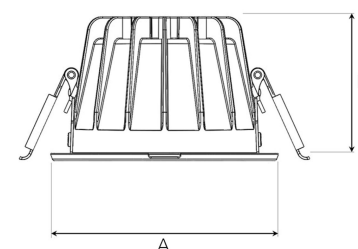

# TITAN MINI 2500, 930 (BBBL), FLOOD, GREY

ITAB

- ✓ Diskret og ren himling
- ✓ Tilgjengelig i forskjellige størrelser og lumenpakker
- ✓ Verktøyfri installasjon
- ✓ Tilgjengelig i hvit, svart og grå

## TECHNICAL SPECIFICATION

Product Code	308-592-30
Colour	Grey
Control	On/off
CRI light colour	930 (BBBL)
Delivered lumen output lm	2400
Driver	Stand alone, included
EEL	E
Light distribution	Flood
Lightsource	LED COB
Mains input voltage	220-240 V
Measurements A	102
Measurements B	65
Mounting	Recessed
Position	Fixed
Lifetime	L80 B10, 50.000h
Protection	IP 20, class III
Sawing instructions diameter	92
Start Time	Instant
System power W	23
Unit	mm
Weight	0,28

A= 102mm, B= 65mm

Spot	Medium	Flood	Wide Flood
16°	28°	40°	65°
m	ø	m	ø
1.0	0.28	1.0	0.50
2.0	0.56	2.0	1.00
3.0	0.83	3.0	1.51
1.0	0.73	1.0	1.28
2.0	1.46	2.0	2.56
3.0	2.18	3.0	3.84

92mm