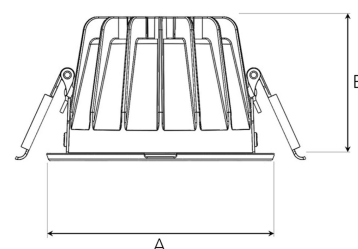

TITAN MINI 2500, 930 (BBBL), FLOOD, BLACK

ITAB

- ✓ Diskret og ren himling
- ✓ Tilgjengelig i forskjellige størrelser og lumenpakker
- ✓ Verktøyfri installasjon
- ✓ Tilgjengelig i hvit, svart og grå

TECHNICAL SPECIFICATION

Product Code	308-592-20
Colour	Black
Control	On/off
CRI light colour	930 (BBBL)
Delivered lumen output lm	2400
Driver	Stand alone, included
EEL	E
Light distribution	Flood
Lightsources	LED COB
Mains input voltage	220-240 V
Measurements A	102
Measurements B	65
Mounting	Recessed
Position	Fixed
Lifetime	L80 B10, 50.000h
Protection	IP 20, class III
Sawing instructions diameter	92
Start Time	Instant
System power W	23
Unit	mm
Weight	0,28

A= 102mm, B= 65mm

Spot	Medium	Flood	Wide Flood
16°	28°	40°	65°
1.0	1.0	1.0	1.0
2.0	2.0	2.0	2.0
3.0	3.0	3.0	3.0
0.28	0.50	0.73	1.28
0.56	1.00	1.46	2.56
0.83	1.51	2.18	3.84

92mm