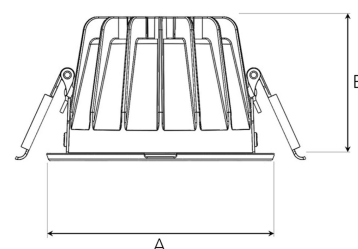

TITAN MINI 2000, 930 (BBBL), WIDE FLOOD, GREY

ITAB

- ✓ Diskret og ren himling
- ✓ Tilgjengelig i forskjellige størrelser og lumenpakker
- ✓ Verktøyfri installasjon
- ✓ Tilgjengelig i hvit, svart og grå

TECHNICAL SPECIFICATION

Product Code	308-513-30
Colour	Grey
Control	On/off
CRI light colour	930 (BBBL)
Delivered lumen output lm	1890
Driver	Stand alone, included
EEL	E
Light distribution	Wide flood
Lightsources	LED COB
Mains input voltage	220-240 V
Measurements A	102
Measurements B	65
Mounting	Recessed
Position	Fixed
Lifetime	L80 B10, 50.000h
Protection	IP 20, class III
Sawing instructions diameter	92
Start Time	Instant
System power W	17
Unit	mm
Weight	0,28

A= 102mm, B= 65mm

Spot	Medium	Flood	Wide Flood
16°	28°	40°	65°
φ	φ	φ	φ
1.0 0.28	1.0 0.50	1.0 0.73	1.0 1.28
2.0 0.56	2.0 1.00	2.0 1.46	2.0 2.56
3.0 0.83	3.0 1.51	3.0 2.18	3.0 3.84

92mm