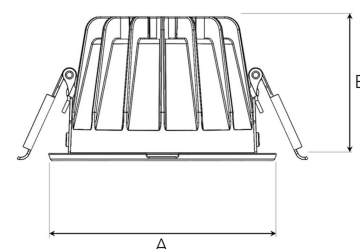

TITAN MINI 2000, 930 (BBBL), WIDE FLOOD, BLACK

ITAB

- ✓ Diskret og ren himling
- ✓ Tilgjengelig i forskjellige størrelser og lumenpakker
- ✓ Verktøyfri installasjon
- ✓ Tilgjengelig i hvit, svart og grå

TECHNICAL SPECIFICATION

| | |
|------------------------------|-----------------------|
| Product Code | 308-513-20 |
| Colour | Black |
| Control | On/off |
| CRI light colour | 930 (BBBL) |
| Delivered lumen output lm | 1890 |
| Driver | Stand alone, included |
| EEL | E |
| Light distribution | Wide flood |
| Lightsources | LED COB |
| Mains input voltage | 220-240 V |
| Measurements A | 102 |
| Measurements B | 65 |
| Mounting | Recessed |
| Position | Fixed |
| Lifetime | L80 B10, 50.000h |
| Protection | IP 20, class III |
| Sawing instructions diameter | 92 |
| Start Time | Instant |
| System power W | 17 |
| Unit | mm |
| Weight | 0,28 |

A= 102mm, B= 65mm

| Spot | Medium | Flood | Wide Flood |
|------|--------|-------|------------|
| | 28° | 40° | 65° |
| m | ø | m | ø |
| 1.0 | 0.28 | 1.0 | 0.50 |
| 2.0 | 0.56 | 2.0 | 1.00 |
| 3.0 | 0.83 | 3.0 | 1.51 |
| 1.0 | 0.73 | 1.0 | 1.28 |
| 2.0 | 1.46 | 2.0 | 2.56 |
| 3.0 | 2.18 | 3.0 | 3.84 |

92mm