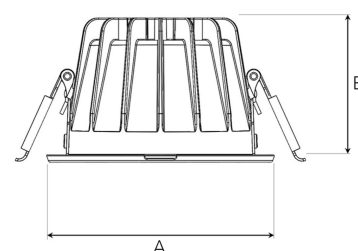

TITAN MINI 2000, 930 (BBBL), WIDE FLOOD W/ GLASS, WHITE

ITAB

- ✓ Diskret og ren himling
- ✓ Tilgjengelig i forskjellige størrelser og lumenpakker
- ✓ Verktøyfri installasjon
- ✓ Tilgjengelig i hvit, svart og grå

TECHNICAL SPECIFICATION

Product Code	308-513-10
Colour	White
Control	On/off
CRI light colour	930 (BBBL)
Delivered lumen output lm	1689
Driver	Stand alone, included
EEL	E
Light distribution	Wide flood
Lightsource	LED COB
Mains input voltage	220-240 V
Measurements A	102
Measurements B	65
Mounting	Recessed
Position	Fixed
Lifetime	L80 B10, 50.000h
Protection	IP 20, class III
Sawing instructions diameter	92
Start Time	Instant
System power W	12,5
Unit	mm
Weight	0,28

A= 102mm, B= 65mm

Spot	Medium	Flood	Wide Flood
16°	28°	40°	65°
m	ø	m	ø
1.0	0.28	1.0	0.73
2.0	0.56	2.0	1.46
3.0	0.83	3.0	2.18
1.0	0.50	1.0	1.28
2.0	1.00	2.0	2.56
3.0	1.51	3.0	3.84

92mm