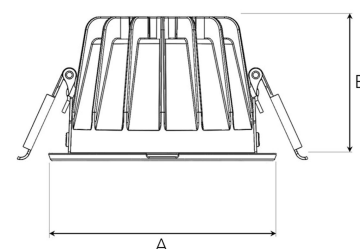

TITAN MINI 1500, 930 (BBBL), WIDE FLOOD, GREY

ITAB

- ✓ Diskret og ren himling
- ✓ Tilgjengelig i forskjellige størrelser og lumenpakker
- ✓ Verktøyfri installasjon
- ✓ Tilgjengelig i hvit, svart og grå

TECHNICAL SPECIFICATION

Product Code	308-503-30
Colour	Grey
Control	On/off
CRI light colour	930 (BBBL)
Delivered lumen output lm	1400
Driver	Stand alone, included
EEL	E
Light distribution	Wide flood
Lightsources	LED COB
Mains input voltage	220-240 V
Measurements A	102
Measurements B	65
Mounting	Recessed
Position	Fixed
Lifetime	L80 B10, 50.000h
Protection	IP 20, class III
Sawing instructions diameter	92
Start Time	Instant
System power W	12
Unit	mm
Weight	0,28

A= 102mm, B= 65mm

Spot	Medium	Flood	Wide Flood
16°	28°	40°	65°
φ	φ	φ	φ
1.0 0.28	1.0 0.50	1.0 0.73	1.0 1.28
2.0 0.56	2.0 1.00	2.0 1.46	2.0 2.56
3.0 0.83	3.0 1.51	3.0 2.18	3.0 3.84

92mm