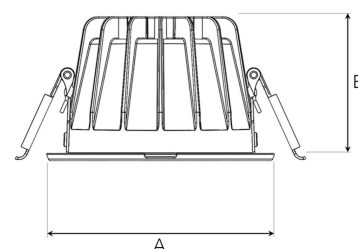

TITAN MINI 1500, 930 (BBBL), WIDE FLOOD, BLACK

ITAB

- ✓ Diskret og ren himling
- ✓ Tilgjengelig i forskjellige størrelser og lumenpakker
- ✓ Verktøyfri installasjon
- ✓ Tilgjengelig i hvit, svart og grå

TECHNICAL SPECIFICATION

Product Code	308-503-20
Colour	Black
Control	On/off
CRI light colour	930 (BBBL)
Delivered lumen output lm	1400
Driver	Stand alone, included
EEL	E
Light distribution	Wide flood
Lightsource	LED COB
Mains input voltage	220-240 V
Measurements A	102
Measurements B	65
Mounting	Recessed
Position	Fixed
Lifetime	L80 B10, 50.000h
Protection	IP 20, class III
Sawing instructions diameter	92
Start Time	Instant
System power W	12
Unit	mm
Weight	0,28

A= 102mm, B= 65mm

Spot	Medium	Flood	Wide Flood
	28°	40°	65°
m	ø	m	ø
1.0	0.28	0.50	1.28
2.0	0.56	1.00	2.56
3.0	0.83	1.51	3.84

92mm