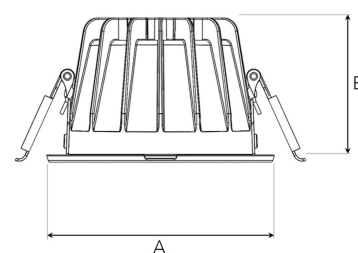

TITAN MINI 1500, 930 (BBBL), WIDE FLOOD W/ GLASS, WHITE

ITAB

- ✓ Diskret og ren himling
- ✓ Tilgjengelig i forskjellige størrelser og lumenpakker
- ✓ Verktøyfri installasjon
- ✓ Tilgjengelig i hvit, svart og grå

TECHNICAL SPECIFICATION

Product Code	308-503-10
Colour	White
Control	On/off
CRI light colour	930 (BBBL)
Delivered lumen output lm	1266
Driver	Stand alone, included
EEL	E
Light distribution	Wide flood
Lightsource	LED COB
Mains input voltage	220-240 V
Measurements A	102
Measurements B	65
Mounting	Recessed
Position	Fixed
Lifetime	L80 B10, 50.000h
Protection	IP 20, class III
Sawing instructions diameter	92
Start Time	Instant
System power W	9,3
Unit	mm
Weight	0,28

A= 102mm, B= 65mm

Spot	Medium	Flood	Wide Flood
16°	28°	40°	65°
m	m	m	m
1.0	1.0	1.0	1.0
2.0	2.0	2.0	2.0
3.0	3.0	3.0	3.0
0.28	0.50	0.73	1.28
0.56	1.00	1.46	2.56
0.83	1.51	2.18	3.84

92mm