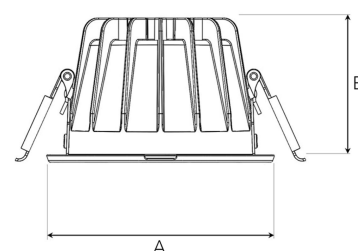

TITAN MINI 2500, 930 (BBBL), SPOT W/ GLASS, BLACK

ITAB

- ✓ Diskret og ren himling
- ✓ Tilgjengelig i forskjellige størrelser og lumenpakker
- ✓ Verktøyfri installasjon
- ✓ Tilgjengelig i hvit, svart og grå

TECHNICAL SPECIFICATION

Product Code	308-590-20
Colour	Black
Control	On/off
CRI light colour	930 (BBBL)
Delivered lumen output lm	2468
Driver	Stand alone, included
EEL	E
Light distribution	Spot
Lightsource	LED COB
Mains input voltage	220-240 V
Measurements A	102
Measurements B	65
Mounting	Recessed
Position	Fixed
Lifetime	L80 B10, 50.000h
Protection	IP 20, class III
Sawing instructions diameter	92
Start Time	Instant
System power W	18,4
Unit	mm
Weight	0,28

A= 102mm, B= 65mm

Spot	16°		Medium		28°		Flood		40°		Wide Flood		65°	
	m	ø	m	ø	m	ø	m	ø	m	ø	m	ø	m	ø
1.0	0.28		1.0	0.50	1.0	0.73	1.0	1.28	1.0	1.28	1.0	1.28	1.0	1.28
2.0	0.56		2.0	1.00	2.0	1.46	2.0	2.56	2.0	2.56	2.0	2.56	2.0	2.56
3.0	0.83		3.0	1.51	3.0	2.18	3.0	3.84	3.0	3.84	3.0	3.84	3.0	3.84

92mm