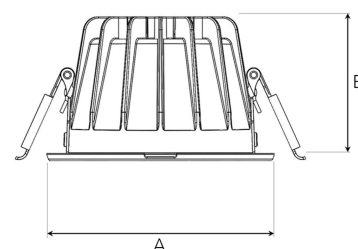

# TITAN MINI 2500, 930 (BBBL), SPOT, WHITE

ITAB

- ✓ Diskret og ren himling
- ✓ Tilgjengelig i forskjellige størrelser og lumenpakker
- ✓ Verktøyfri installasjon
- ✓ Tilgjengelig i hvit, svart og grå

## TECHNICAL SPECIFICATION

Product Code	308-590-10
Colour	White
Control	On/off
CRI light colour	930 (BBBL)
Delivered lumen output lm	2400
Driver	Stand alone, included
EEL	E
Light distribution	Spot
Lightsource	LED COB
Mains input voltage	220-240 V
Measurements A	102
Measurements B	65
Mounting	Recessed
Position	Fixed
Lifetime	L80 B10, 50.000h
Protection	IP 20, class III
Sawing instructions diameter	92
Start Time	Instant
System power W	23
Unit	mm
Weight	0,28

A= 102mm, B= 65mm

Spot	Medium	Flood	Wide Flood
16°	28°	40°	65°
m	m	m	m
1.0	1.0	1.0	1.0
2.0	2.0	2.0	2.0
3.0	3.0	3.0	3.0
0.28	0.50	0.73	1.28
0.56	1.00	1.46	2.56
0.83	1.51	2.18	3.84

92mm