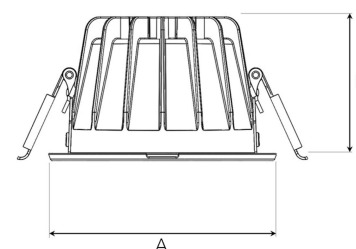

# TITAN MINI 2000, 930 (BBBL), SPOT, GREY

ITAB

- ✓ Diskret og ren himling
- ✓ Tilgjengelig i forskjellige størrelser og lumenpakker
- ✓ Verktøyfri installasjon
- ✓ Tilgjengelig i hvit, svart og grå

## TECHNICAL SPECIFICATION

|                              |                       |
|------------------------------|-----------------------|
| Product Code                 | 308-510-30            |
| Colour                       | Grey                  |
| Control                      | On/off                |
| CRI light colour             | 930 (BBBL)            |
| Delivered lumen output lm    | 1890                  |
| Driver                       | Stand alone, included |
| EEL                          | E                     |
| Light distribution           | Spot                  |
| Lightsource                  | LED COB               |
| Mains input voltage          | 220-240 V             |
| Measurements A               | 102                   |
| Measurements B               | 65                    |
| Mounting                     | Recessed              |
| Position                     | Fixed                 |
| Lifetime                     | L80 B10, 50.000h      |
| Protection                   | IP 20, class III      |
| Sawing instructions diameter | 92                    |
| Start Time                   | Instant               |
| System power W               | 17                    |
| Unit                         | mm                    |
| Weight                       | 0,28                  |

A= 102mm, B= 65mm

| Spot     | Medium   | Flood    | Wide Flood |
|----------|----------|----------|------------|
| 16°      | 28°      | 40°      | 65°        |
| φ        | φ        | φ        | φ          |
| 1.0 0.28 | 1.0 0.50 | 1.0 0.73 | 1.0 1.28   |
| 2.0 0.56 | 2.0 1.00 | 2.0 1.46 | 2.0 2.56   |
| 3.0 0.83 | 3.0 1.51 | 3.0 2.18 | 3.0 3.84   |

92mm