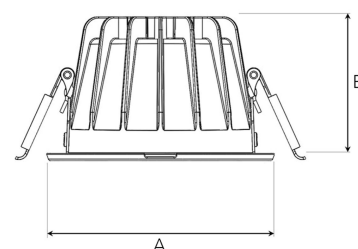

TITAN MINI 2000, 930 (BBBL), SPOT, BLACK

ITAB

- ✓ Diskret og ren himling
- ✓ Tilgjengelig i forskjellige størrelser og lumenpakker
- ✓ Verktøyfri installasjon
- ✓ Tilgjengelig i hvit, svart og grå

TECHNICAL SPECIFICATION

Product Code	308-510-20
Colour	Black
Control	On/off
CRI light colour	930 (BBBL)
Delivered lumen output lm	1890
Driver	Stand alone, included
EEL	E
Light distribution	Spot
Lightsource	LED COB
Mains input voltage	220-240 V
Measurements A	102
Measurements B	65
Mounting	Recessed
Position	Fixed
Lifetime	L80 B10, 50.000h
Protection	IP 20, class III
Sawing instructions diameter	92
Start Time	Instant
System power W	17
Unit	mm
Weight	0,28

A= 102mm, B= 65mm

Spot	Medium	Flood	Wide Flood
16°	28°	40°	65°
1.0	1.0	1.0	1.0
2.0	2.0	2.0	2.0
3.0	3.0	3.0	3.0
0.28	0.50	0.73	1.28
0.56	1.00	1.46	2.56
0.83	1.51	2.18	3.84

92mm